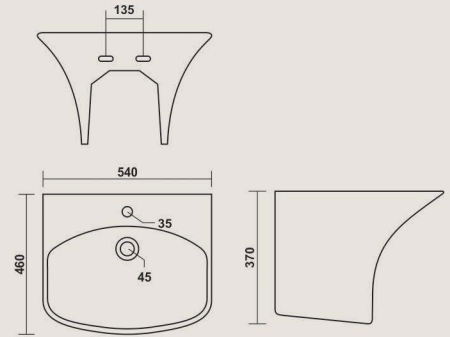

WHITE

**Terrano**

540x460mm (21"x16")

COLOURS

**Oxford**

485x425mm (19"x17")

COLOURS

**Candy**