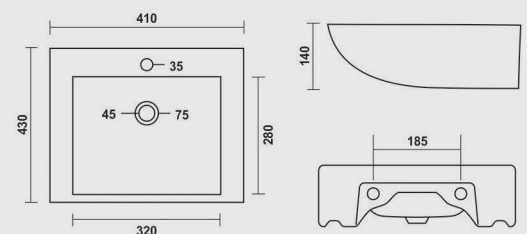

COLOURS

**Sacmi**

410x430mm (16"x16")

COLOURS

**Niki**

410x410mm (16"x16")

COLOURS

WHITE