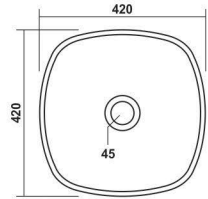

Titanic

695x365x190mm

COLOURS

WHITE