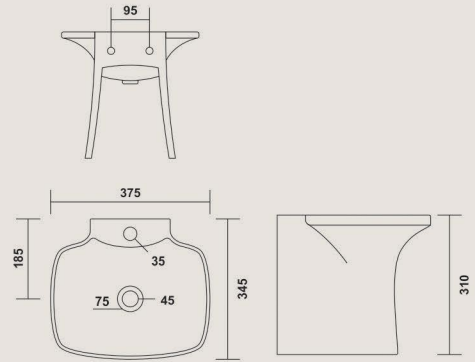

Rome

375x345mm (15"x14")

COLOURS

WHITE

Sandy

515x340mm (19"x12")

COLOURS

WHITE

IVORY

BLACK

Riga

360x330mm (14"x13")

COLOURS

WHITE