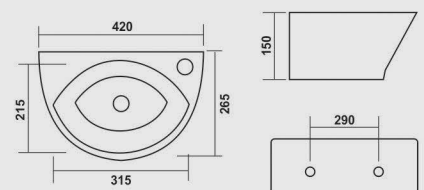

Fancy

Bowl - 300x300mm (12"x12")
Stand - 480x270mm (19"x12")

COLOURS

Beat

305x305mm (12"x12")

COLOURS

Matrix

420x265mm (16"x10")

COLOURS