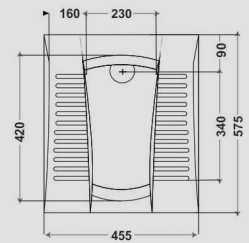

Italia Pan

535x445x280mm (21")
535x520x300mm (24")

COLOURS

WHITE

Spanish Pan

535x435x280mm (21")

COLOURS

WHITE

Monster

575x455x300mm (22")

COLOURS

WHITE