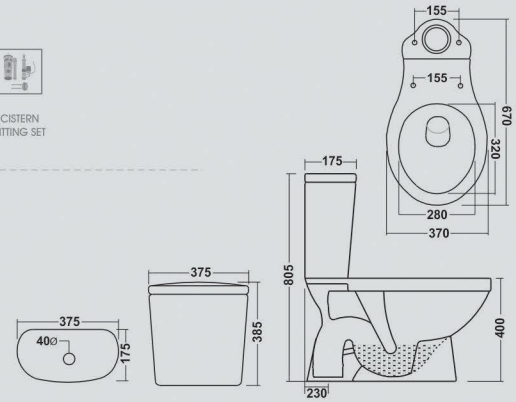

### COLOURS

WHITE

**Jio EWC - P/S**

670x370x805mm  
EWC with Cistern

FEATURES

SOFT CLOSE SEAT COVER    DUAL FLUSH    CISTERN FITTING SET

COLOURS

WHITE

**Speed EWC - P**

630x355x725mm  
EWC with Cistern

FEATURES

SOFT CLOSE SEAT COVER    DUAL FLUSH    CISTERN FITTING SET

COLOURS

WHITE

**Speed EWC - S**

630x355x725mm  
EWC with Cistern