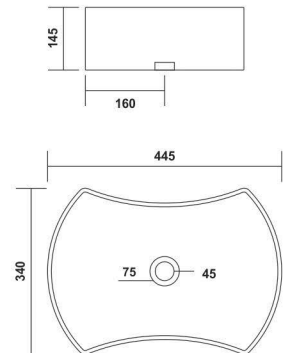

Armani (54)

540x380x140mm

COLOURS

WHITE