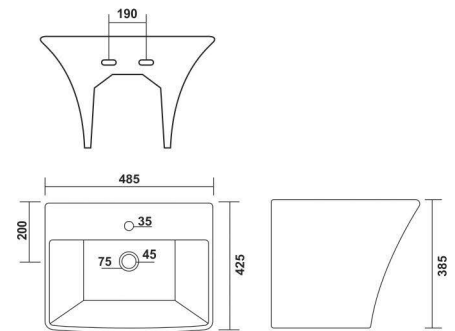

Candy

440x500mm (17"x20")

COLOURS

BLACK & WHITE