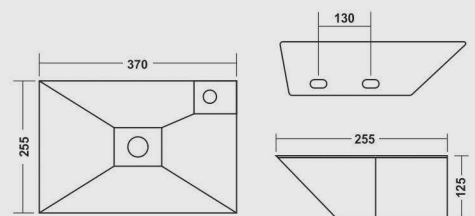

Brio

450x230mm (18"x9")

COLOURS

Kohinoor

450x310mm (18"x12")

COLOURS

Yeti

370x255mm (14"x10")

COLOURS