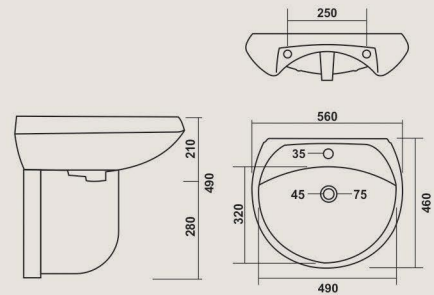

Camry

455x395mm (18"x15")
Pedestal - Camry

COLOURS

WHITE