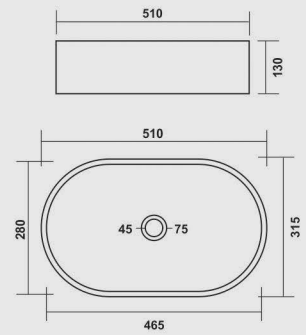

WHITE

IVORY

**Ozone**

620x440x100mm

COLOURS

WHITE

**Angel**

610x340x135mm

COLOURS

WHITE

**Viva**

510x315x130mm

COLOURS

WHITE

**Limca**

470x385x140mm