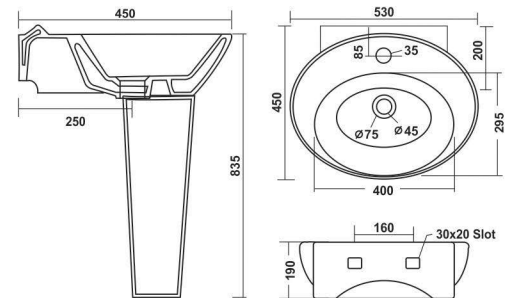

600x510mm (24"x20")

COLOURS

**Simin**

530x450mm (20"x18")

COLOURS

**Prince Gold**

635x480mm (25"x19")

COLOURS

**Hitachi**

590x485mm (24"x18")

COLOURS

WHITE

**Olympia**

500x500 (20"x20")

COLOURS

WHITE