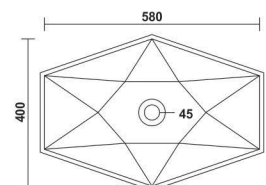

Romano

420x420x150mm

COLOURS

WHITE

Titanic

695x365x190mm

COLOURS

WHITE

Cristal

580x400x130mm

COLOURS

WHITE