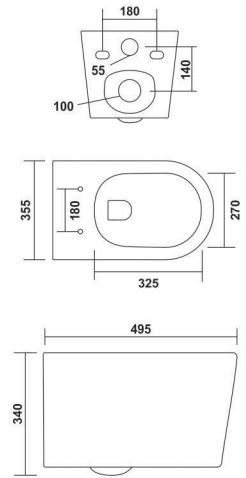

Classy

520x365mm

FEATURES

- RIMLESS DESIGN
- SOFT CLOSE SEAT COVER
- UF SEAT COVER
- WALL MOUNTING BOLT

COLOURS

- WHITE
- BLACK