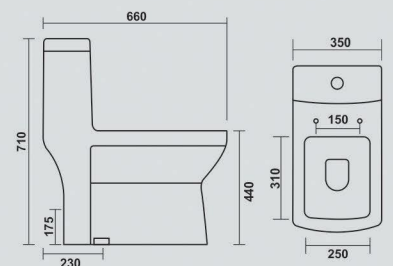

Nexo - 1119 - S

670x360x750mm

S-trap 230mm Roughing in

FEATURES

COLOURS

Clink - 1120 - S

660x350x710mm

S-trap 230mm, 300mm Roughing in

FEATURES

COLOURS