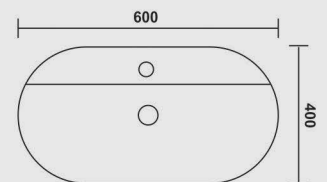

Kodak - 40

400x400x140mm

COLOURS

WHITE

Kodak - 50

500x400x140mm

COLOURS

WHITE

Kodak - 60

600x400x145mm

COLOURS

WHITE