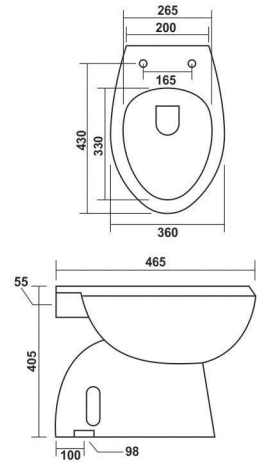

FEATURES

SOFT CLOSE SEAT COVER    REGULAR SEAT COVER

COLOURS

WHITE

**Effen EWC - P/S**

475x355x405mm

FEATURES

SOFT CLOSE SEAT COVER    REGULAR SEAT COVER