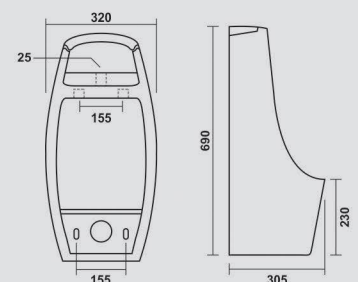

Vanue - with Spreader

280x330x680mm

COLOURS

WHITE

Fearo Urinal

330x310x530mm

COLOURS

WHITE

Spark - with Sensor

320x305x690mm

COLOURS

WHITE