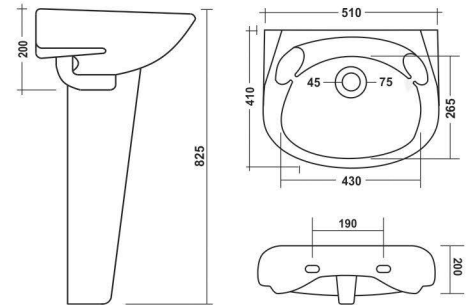

WHITE

**Council**

525x420mm (20"x16")

COLOURS

WHITE

IVORY

**Fancy**

Bowl - 300x300mm (12"x12")  
Stand - 480x270mm (19"x12")