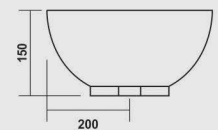

### Hector

530x400x130mm

COLOURS

WHITE