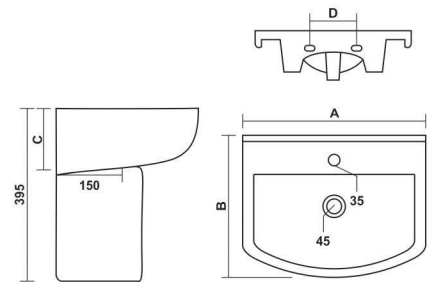

Droop

440x360mm (18"x14")
Pedestal - Droop

COLOURS

WHITE