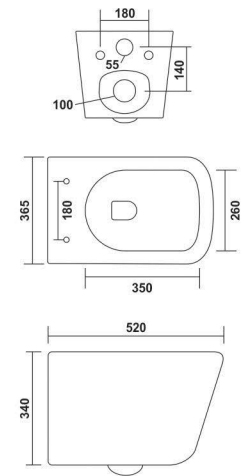

Crenza

505x355mm

FEATURES

- RIMLESS DESIGN
- SOFT CLOSE SEAT COVER
- UF SEAT COVER
- INBUILT JET

COLOURS

- WHITE
- BLACK