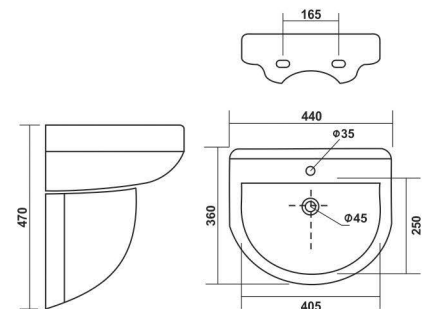

WHITE

**Droop**

440x360mm (18"x14")  
Pedestal - Droop

COLOURS

WHITE

**Acme**

410x380x805mm

COLOURS