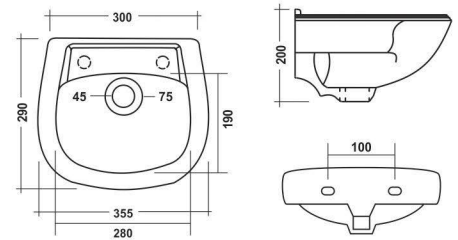

Rex

410x275mm (17"x11")

COLOURS