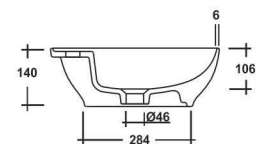

Mac Round

420x420x140mm

COLOURS

WHITE

Mac Square

420x420x140mm

COLOURS

WHITE

Mac Oval

500x415x140mm

COLOURS

WHITE