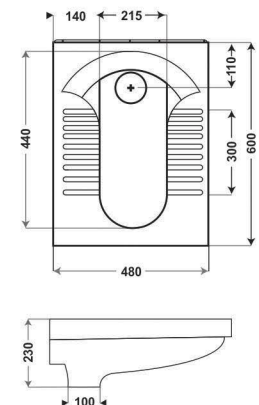

### Gloster

600x480x230mm (24")

COLOURS

WHITE