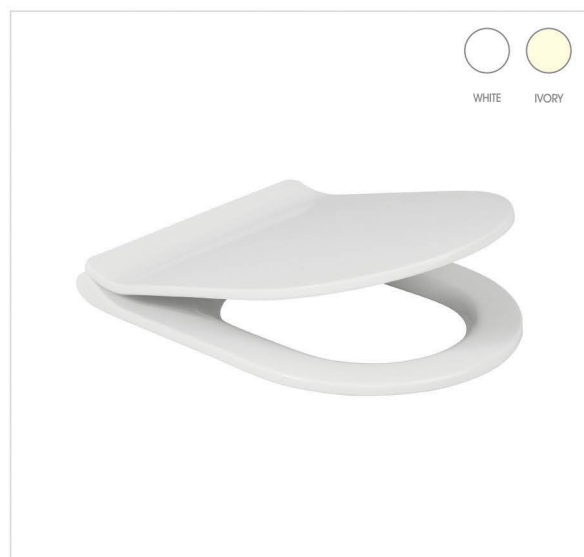

# SEAT COVER

**Captiva - UF Seat Cover**  
Soft Close (Steel Hinges)

**Corolla - UF Seat Cover**  
Soft Close (Steel Hinges)

**Dream/Candle -**  
UF Seat Cover  
Soft Close (Steel Hinges)

**Captiva - PP Seat Cover**  
Soft Close