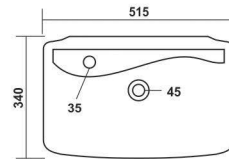

New Sandy

455x320mm (19"x12")

COLOURS

WHITE

IVORY