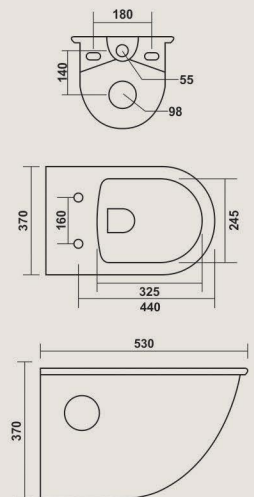

Commander

530x360mm

FEATURES

SOFT CLOSE SEAT COVER

INBUILT JET

COLOURS

WHITE

BLACK MATT

Croma

490x340mm

FEATURES

SOFT CLOSE SEAT COVER

COLOURS

WHITE

Cadila

530x370mm

FEATURES

SOFT CLOSE SEAT COVER

COLOURS

WHITE

BLACK & WHITE