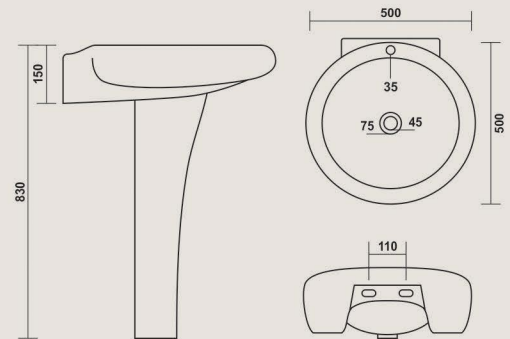

**Hitachi**

590x485mm (24"x18")

COLOURS

WHITE

**Olympia**

500x500 (20"x20")

COLOURS

WHITE

**Classic**

640x480mm (25"x18")

COLOURS

WHITE

**Lauret**

635x455mm (25"x18")

COLOURS

WHITE