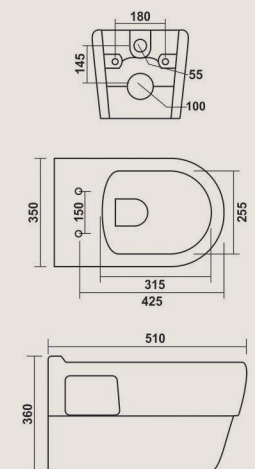

## Nexus - 1122 - S

660x360x730mm

S-trap 230mm, 300mm Roughing in

## 1124

665x350x740mm

S-trap 230mm Roughing in

### COLOURS

**Vega - P/S**

675x360x740mm

S-trap 100mm, 230mm Roughing in / P-trap 180mm

FEATURES

COLOURS

**Vega - P/S**

675x360x740mm

## Crocs

525x350mm