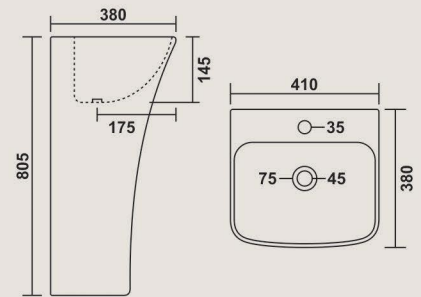

Acme

410x380x805mm

COLOURS

BLACK