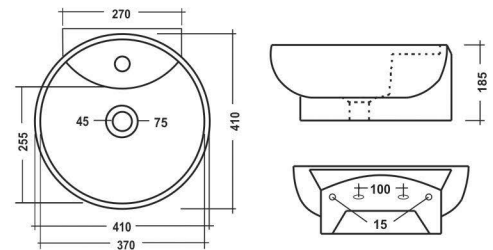

Simco

520x415mm (20"x16")

COLOURS

WHITE