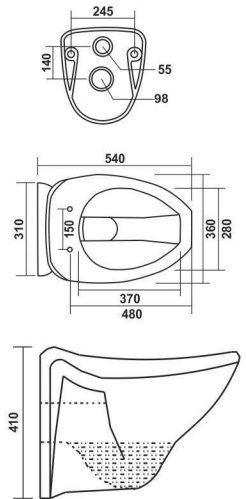

540x360mm

with Cascade Seat Cover & Jet

FEATURES

SOFT CLOSE SEAT COVER

COLOURS

WHITE

IVORY

**Riva**