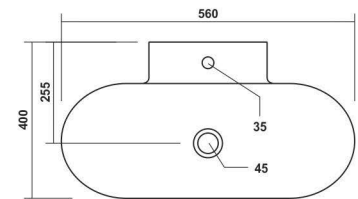

Dior

590x435x130mm

COLOURS

WHITE