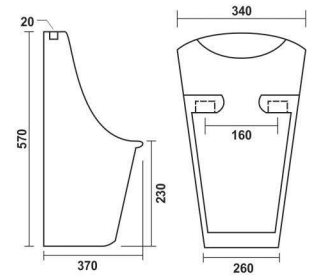

Sega

310x280x600mm

COLOURS

WHITE