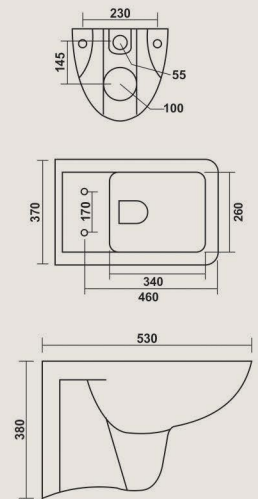

Corolla

500x365mm

FEATURES

SOFT CLOSE
SEAT COVER

COLOURS

WHITE IVORY