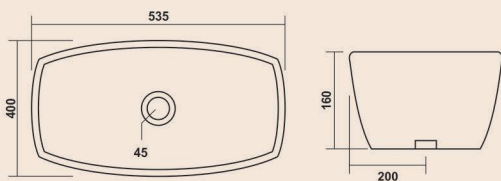

SABBIA & COCOA

DUAL COLOUR