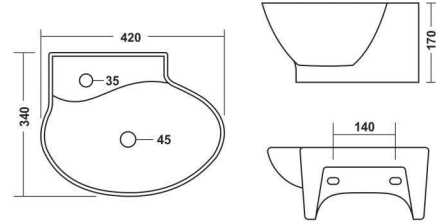

COLOURS

**Goldy**

420x340mm (16"x13")

COLOURS

WHITE

**Liva**

430x380mm (17"x15")

COLOURS

WHITE

**Levis**

410x410x120mm (16"x16")

COLOURS

WHITE

**Brio**

450x230mm (18"x9")

COLOURS