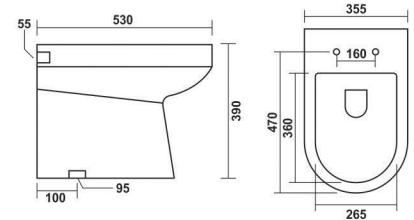

### Octavia EWC - S

530x355x390mm

FEATURES

SOFT CLOSE SEAT COVER

COLOURS

WHITE IVORY