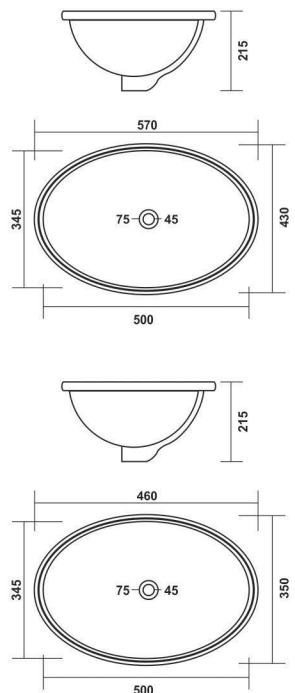

565x410mm (22"x16")

COLOURS

WHITE

**Century**

570x430mm (23"x16")

460x350mm (18"x14")

COLOURS

WHITE