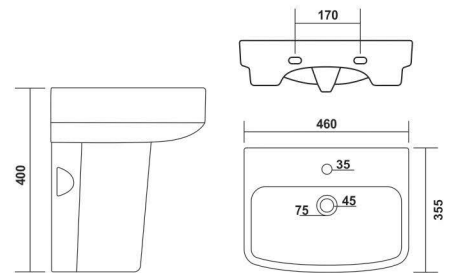

WHITE

**Fabiya**

460x355mm (18"x14")  
Pedestal - Fabiya

COLOURS

WHITE

**Silver**

470x355mm (18"x14")  
Pedestal - Silver

COLOURS