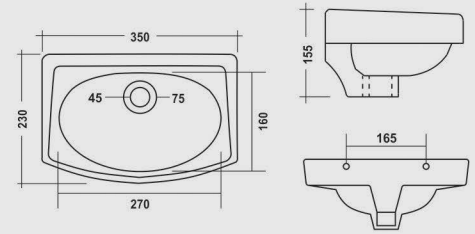

Star

460x270mm (18"x10")

COLOURS