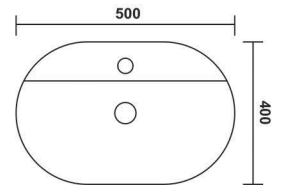

Kodak - 60

600x400x145mm
Colour > Black Matt

COLOURS

BLACK