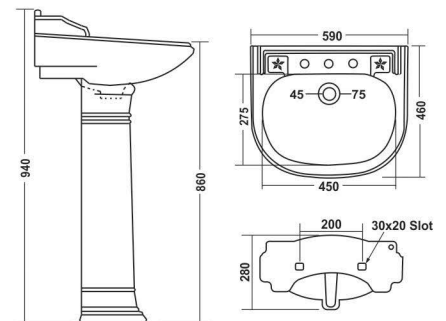

**Classic**

640x480mm (25"x18")

COLOURS

WHITE

**Lauret**

635x455mm (25"x18")

COLOURS

WHITE

**Supreme Gold**

620x495mm (25"x18")

COLOURS

WHITE

**Serena**

590x460mm (23"x18")

COLOURS

WHITE