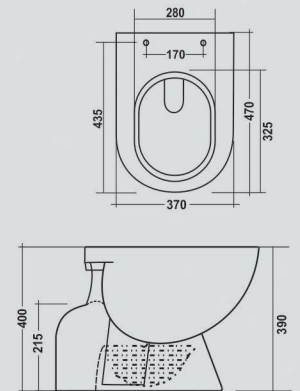

### Euro EWC - S

470x370x400mm

FEATURES

SOFT CLOSE SEAT COVER

REGULAR SEAT COVER

COLOURS