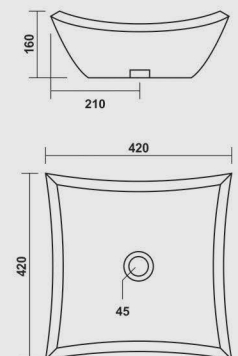

**Ozzy**

590x430x150mm

COLOURS

WHITE

**Big Levis**

615x415x115mm

COLOURS

WHITE

**Cross**

660x430x145mm

COLOURS

WHITE

**Iris**

485x320x155mm

COLOURS

WHITE

**Eon**

420x420x160mm

COLOURS

WHITE

**Linea**

410x410x110mm

COLOURS

WHITE

WHITE

**Solo - 6008**  
405x405mm

BLACK

**New Bolo - 3014**  
390x390x145mm

WHITE

**New Bolo - 3015**  
390x390x145mm

BLACK

**Titanium - 001**  
535x400x160mm