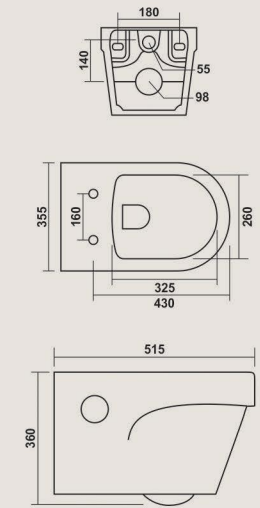

Crown

510x360mm

FEATURES

WASH DOWN FLUSH

SOFT CLOSE SEAT COVER

INBUILT JET

COLOURS

WHITE