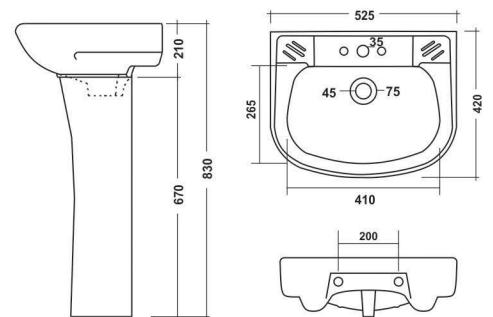

WHITE

**Council**

525x420mm (20"x16")

COLOURS

WHITE

IVORY

**Fancy**

Bowl - 300x300mm (12"x12")  
Stand - 480x270mm (19"x12")