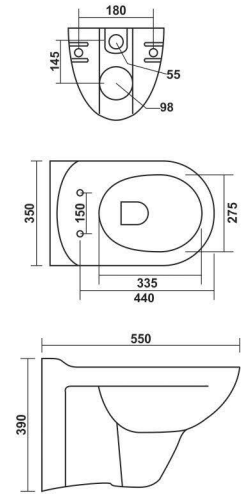

**Cosmo**

550x350mm

FEATURES

SOFT CLOSE SEAT COVER

COLOURS

WHITE

BLACK

**Wipro**