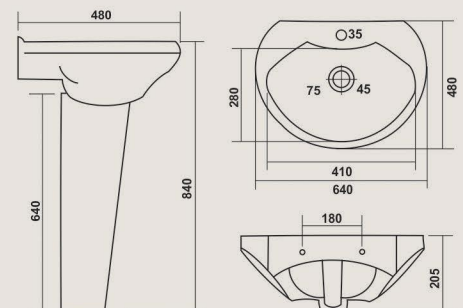

**Hitachi**

590x485mm (24"x18")

COLOURS

WHITE

**Olympia**

500x500 (20"x20")

COLOURS

WHITE

**Classic**

640x480mm (25"x18")

COLOURS

WHITE

**Lauret**

635x455mm (25"x18")

COLOURS

WHITE