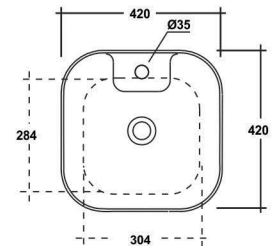

Mac Oval

500x415x140mm

COLOURS

WHITE