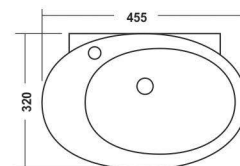

Polar

480x430mm (21"x18")

COLOURS

WHITE

Sandy - 11003

515x340mm (19"x12")

COLOURS

WHITE

New Sandy

455x320mm (19"x12")

COLOURS

WHITE

IVORY