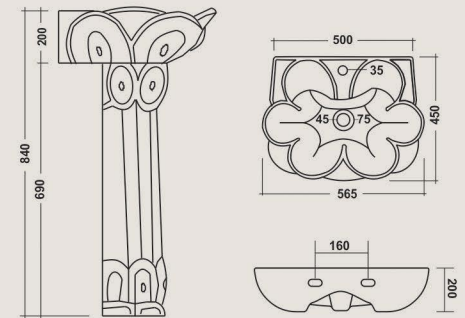

Sophia

580x405mm (22"x16")

COLOURS

WHITE