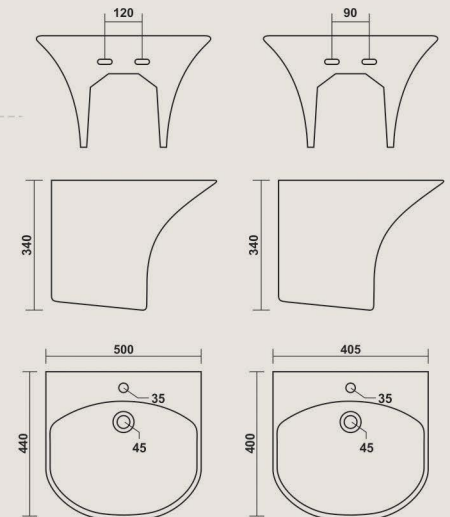

Terrano

540x460mm (21"x16")

COLOURS

Oxford

485x425mm (19"x17")

COLOURS

Candy

500x440mm (20"x17")
405x400mm (16"x15")

COLOURS