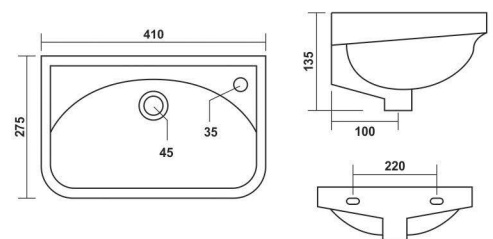

Real

310x245mm (12"x9")

COLOURS

Ravi

355x290mm (14"x11")

COLOURS

Rex

410x275mm (17"x11")

COLOURS