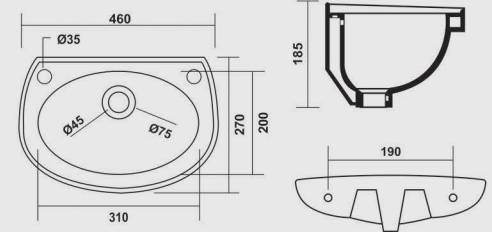

Sunny

350x230mm (14"x9")

COLOURS

Star

460x270mm (18"x10")

COLOURS

Golden

460x360mm (18"x14")

COLOURS