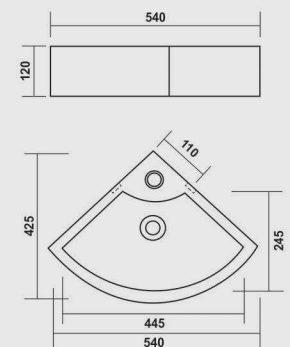

Corner

425x425mm (16"x16")

COLOURS

WHITE

Oval Corner

360x360mm (14"x14")

COLOURS

WHITE

Kores

540x425mm (21"x17")

COLOURS

WHITE