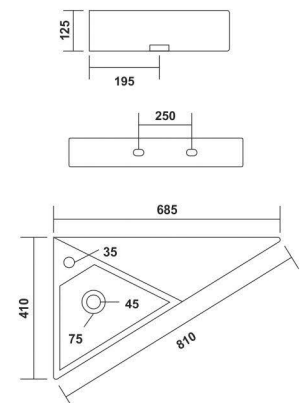

Rover

690x390x120mm

COLOURS

WHITE

Rossa

810x410x125mm

COLOURS

WHITE