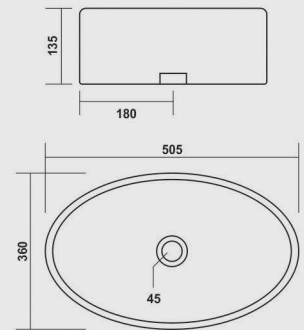

COLOURS

WHITE

**Selvo**

505x360x135mm

COLOURS

WHITE

**New Torus**

510x340x180mm