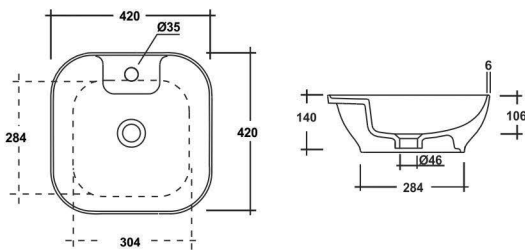

**Mac Square**  
420x420x140mm

**BLACK &  
WHITE**

DUAL COLOUR

**Epic (38)**

380x380x145mm

Colour > Black & White

BLACK &  
WHITE

**Mac Round**