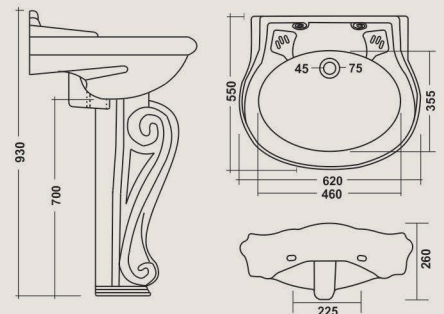

600x440mm (24"x17")

COLOURS

WHITE

**Optra**

620x550mm (25"x21")

COLOURS

WHITE

**Lexo**