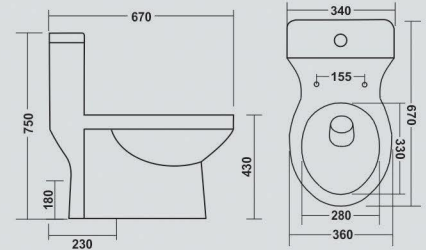

Clink - 1120 - S

660x350x710mm

S-trap 230mm, 300mm Roughing in

FEATURES

COLOURS