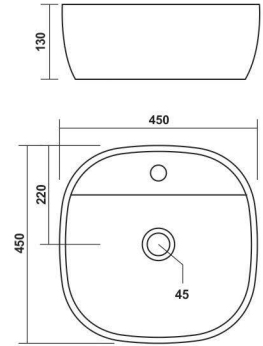

Armani (45)

445x340x145mm

COLOURS

WHITE