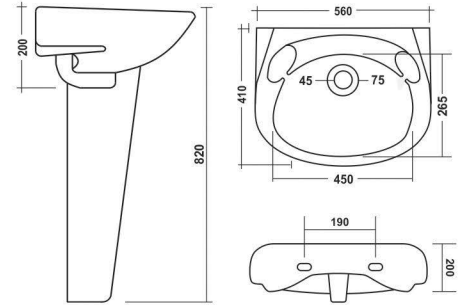

Matiz

510x410mm (20"x16")

COLOURS

WHITE