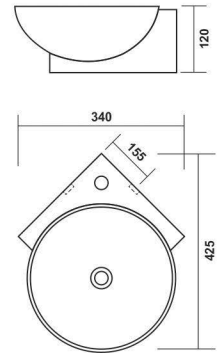

Corner

340x425mm (14"x14")

COLOURS

Corner - 15003

340x425mm (14"x14")

COLOURS