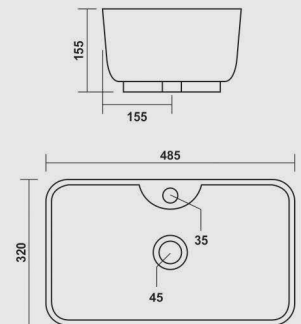

**Cross**

660x430x145mm

COLOURS

WHITE

**Iris**

485x320x155mm

COLOURS

WHITE