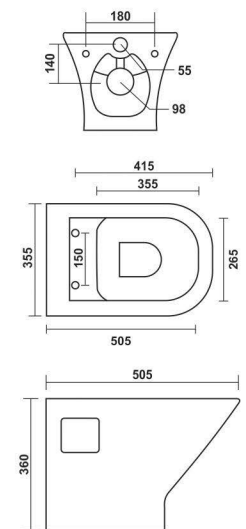

Clarient

495x355mm

FEATURES

- RIMLESS DESIGN
- SOFT CLOSE SEAT COVER
- UF SEAT COVER
- WALL MOUNTING BOLT

COLOURS

- WHITE

Classy

520x365mm

FEATURES

- RIMLESS DESIGN
- SOFT CLOSE SEAT COVER
- UF SEAT COVER
- WALL MOUNTING BOLT

COLOURS

- WHITE
- BLACK

Crenza

505x355mm

FEATURES

- RIMLESS DESIGN
- SOFT CLOSE SEAT COVER
- UF SEAT COVER
- INBUILT JET

COLOURS

- WHITE
- BLACK