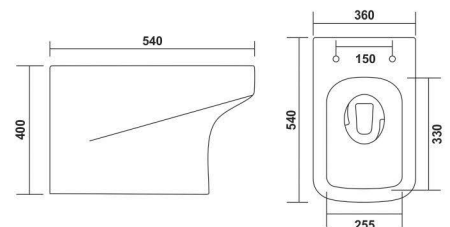

### Specto EWC - S

540x360x400mm

FEATURES

RIMLESS DESIGN

SYPHONIC FLUSH

SOFT CLOSE SEAT COVER

COLOURS

WHITE