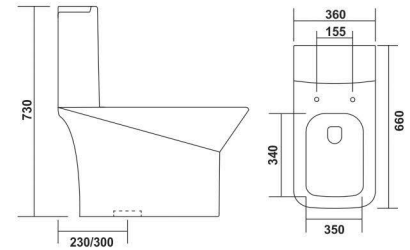

Nexus - 1122 - S

660x360x730mm

S-trap 230mm, 300mm Roughing in

FEATURES

COLOURS

1124

665x350x740mm

S-trap 230mm Roughing in

FEATURES

COLOURS