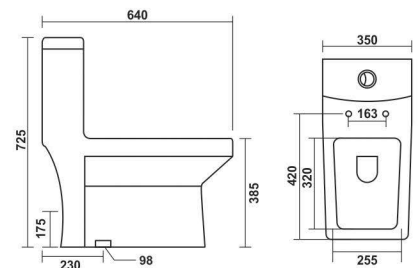

Carnival - 1116 - P/S

670x355x700mm

S-trap 230mm Roughing in / P-trap 180mm

FEATURES

WASH DOWN FLUSH   SOFT CLOSE SEAT COVER   DUAL FLUSH

COLOURS

WHITE   IVORY

Cruze - P/S

640x350x725mm

S-trap 230mm Roughing in / P-trap 280mm

FEATURES

SOFT CLOSE SEAT COVER   DUAL FLUSH

COLOURS

WHITE   IVORY