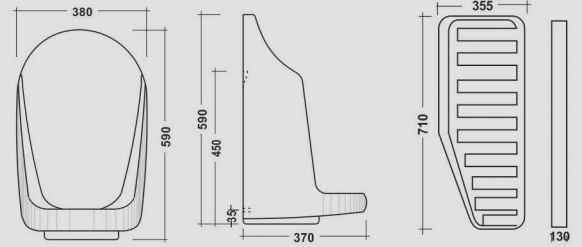

Flat Back

330x280x440mm

COLOURS

WHITE