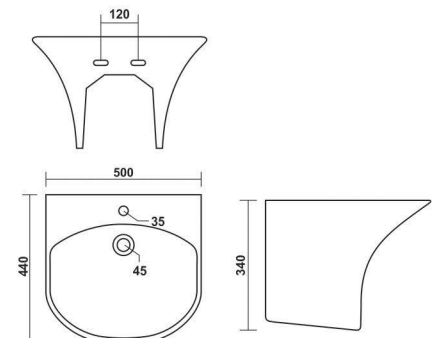

COLOURS

BLACK MATT

**Candy**

440x500mm (17"x20")

COLOURS

BLACK & WHITE

**Rome**

375x345mm (15"x14")