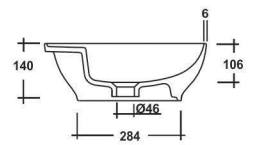

Mac Oval

500x415x140mm

COLOURS

WHITE