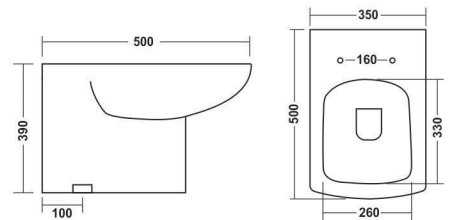

### Captiva EWC - P/S

500x350x390mm

FEATURES

SOFT CLOSE SEAT COVER

INBUILT JET

COLOURS

WHITE IVORY