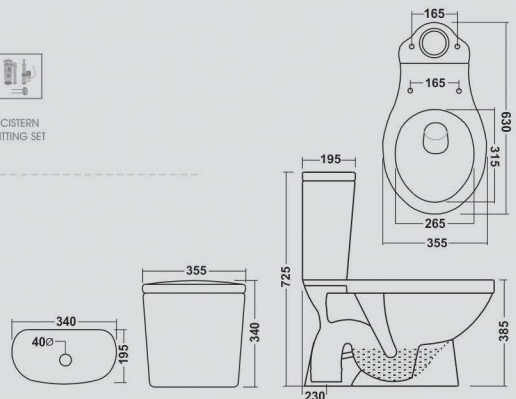

Jio EWC - P/S

670x370x805mm
EWC with Cistern

FEATURES

SOFT CLOSE SEAT COVER   DUAL FLUSH   CISTERN FITTING SET

COLOURS

WHITE

Speed EWC - P

630x355x725mm
EWC with Cistern

FEATURES

SOFT CLOSE SEAT COVER   DUAL FLUSH   CISTERN FITTING SET

COLOURS

WHITE

Speed EWC - S

630x355x725mm
EWC with Cistern

FEATURES

SOFT CLOSE SEAT COVER   DUAL FLUSH   CISTERN FITTING SET

COLOURS

WHITE