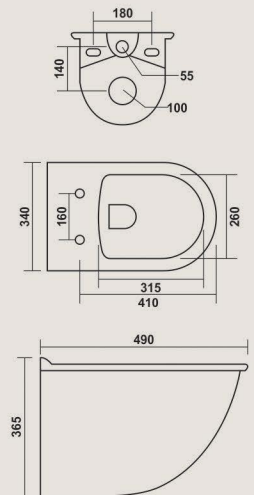

Cadila

530x370mm

FEATURES

SOFT CLOSE SEAT COVER

COLOURS

WHITE

BLACK & WHITE