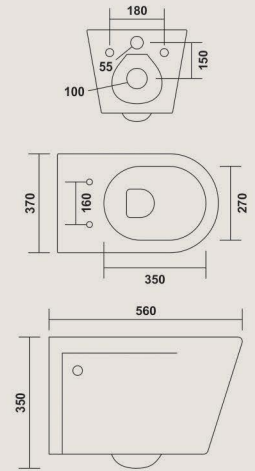

Candle

570x360mm

FEATURES

SOFT CLOSE SEAT COVER

INBUILT JET

COLOURS

WHITE

BLACK