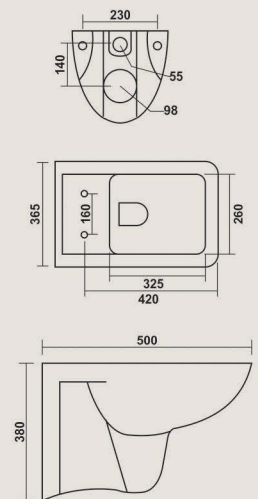

Mega

490x355mm
with Sandy Seat Cover & Jet

FEATURES

SOFT CLOSE
SEAT COVER

COLOURS

WHITE IVORY

Corolla

530x370mm

FEATURES

SOFT CLOSE
SEAT COVER

INBUILT
JET

COLOURS

WHITE IVORY

Corolla

500x365mm

FEATURES

SOFT CLOSE
SEAT COVER

COLOURS

WHITE IVORY