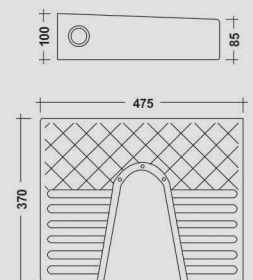

Large Urinal

380x370x590mm

Urinal Partition

710x355x130mm

COLOURS

WHITE

Flat Back

330x280x440mm

COLOURS

WHITE

Squatting Urinal

475x370x100mm

COLOURS

WHITE