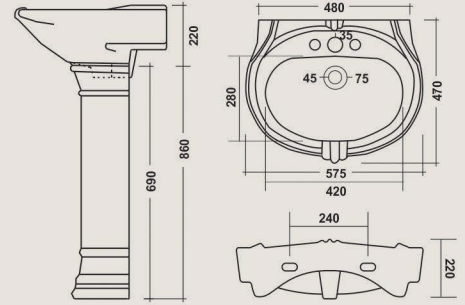

Supreme

565x450mm (22"x16")

COLOURS

WHITE