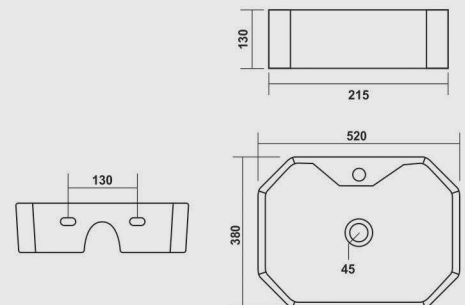

WHITE

**Qubix**

520x380x130mm

COLOURS

WHITE

**Romano**

420x420x150mm

COLOURS