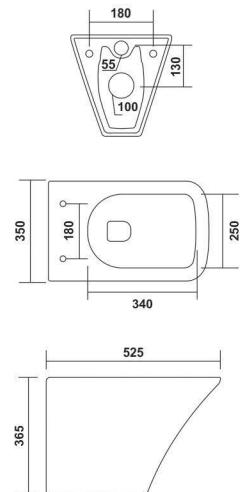

Crocs

525x350mm

FEATURES

RIMLESS
DESIGN

SOFT CLOSE
SEAT COVER

UF SEAT
COVER

WALL MOUNTING
BOLT

COLOURS

WHITE