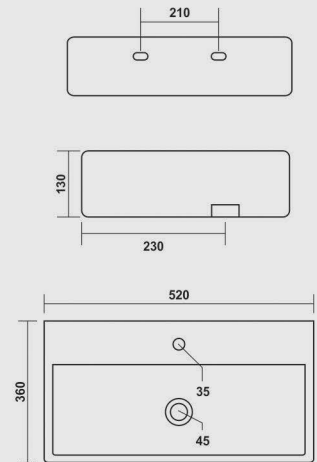

Ozzy

590x430x150mm

COLOURS

WHITE