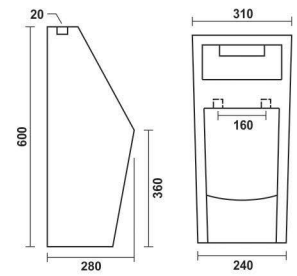

### Sega

310x280x600mm

COLOURS

WHITE