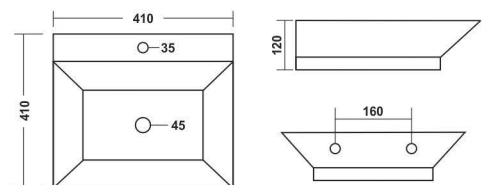

WHITE

**Levis**

410x410x120mm (16"x16")

COLOURS

WHITE

**Brio**

450x230mm (18"x9")

COLOURS