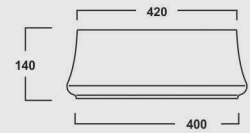

### Mac Oval

500x415x140mm

COLOURS

WHITE

**Neon**

460x460mm

COLOURS

WHITE