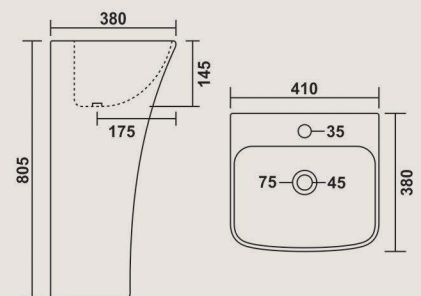

WHITE

**Acme**

410x380x805mm

COLOURS

BLACK

**Elica**

460x360x815mm

COLOURS

WHITE

**Elica**

460x360x815mm

COLOURS

BLACK &  
WHITE

**Xcent**

440x440x820mm (17"x17")

COLOURS