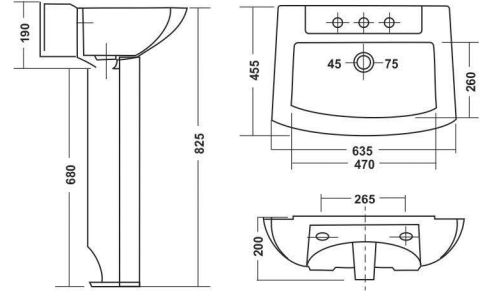

**Hitachi**

590x485mm (24"x18")

COLOURS

WHITE

**Olympia**

500x500 (20"x20")

COLOURS

WHITE

**Classic**

640x480mm (25"x18")

COLOURS

WHITE

**Lauret**

635x455mm (25"x18")

COLOURS

WHITE