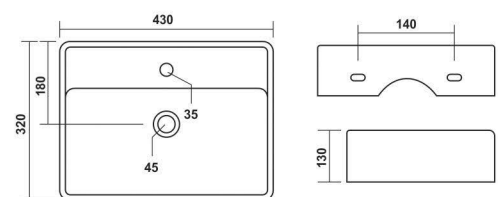

COLOURS

WHITE

**Leo**

430x320x130mm

COLOURS

WHITE

**Ricon**

400x400x140mm