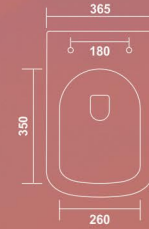

Classy

520x365mm
Colour > Roza & Coral

RIMLESS DESIGN

SOFT CLOSE SEAT COVER

WALL MOUNTING BOLT

ROZA & CORAL

6 SUPERIOR CLASSY COLORS

6 Superior Classy Colors to Choose from. Each equally stunning and eye catching. Choose the one that reflects your style!