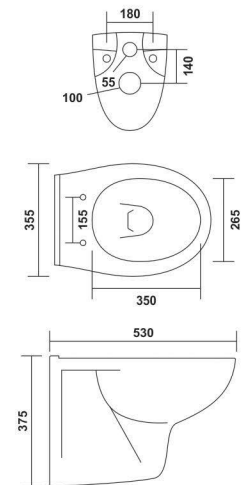

530x355mm

with Sandy Seat Cover

FEATURES

RIMLESS DESIGN

INBUILT JET

COLOURS

WHITE