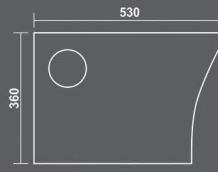

Commander

530x360mm

Colour > Black Matt

SOFT CLOSE
SEAT COVER

UF SEAT
COVER

INBUILT
JET

WALL MOUNTING
BOLT

BLACK