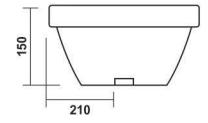

Titanic

695x365x190mm

COLOURS

WHITE