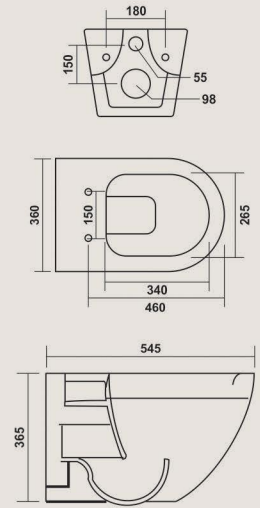

Casio

515x355mm

FEATURES

RIMLESS DESIGN

SOFT CLOSE SEAT COVER

UF SEAT COVER

INBUILT JET

COLOURS

WHITE

BLACK MATT