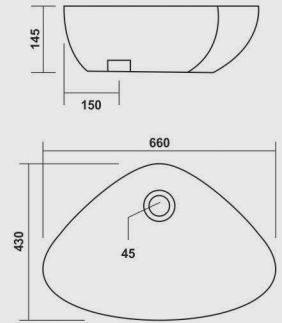

Iris

485x320x155mm

COLOURS

WHITE