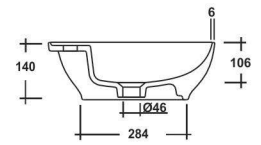

Mac Square

420x420x140mm

COLOURS

WHITE