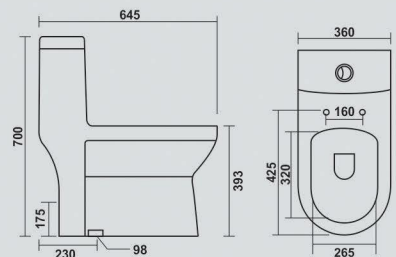

Grand - P/S

690x340x735mm

S-trap 100mm, 230mm Roughing in / P-trap 100mm

FEATURES

WASH DOWN
FLUSH

SOFT CLOSE
SEAT COVER

DUAL
FLUSH

COLOURS

WHITE

IVORY

Winger - P/S

645x360x700mm

S-trap 230mm Roughing in / P-trap 180mm

FEATURES

WASH DOWN
FLUSH

SOFT CLOSE
SEAT COVER

DUAL
FLUSH

INBUILT
JET

COLOURS

WHITE

IVORY