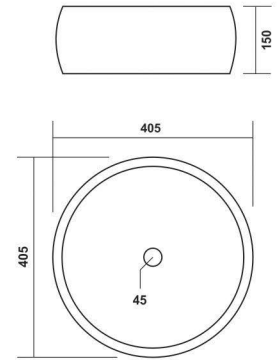

COLOURS

WHITE

**Vento**

405x405x150mm

COLOURS

WHITE

**Trio**

370x370x145mm