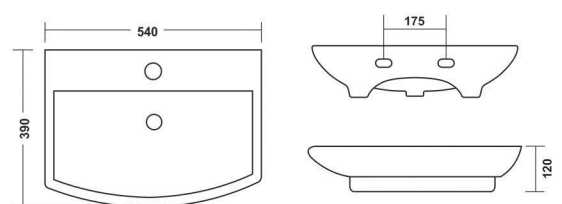

Hector

530x400x130mm

COLOURS

WHITE

Mondeo

550x430x120mm

COLOURS

WHITE

Camroon

540x390x120mm

COLOURS

WHITE