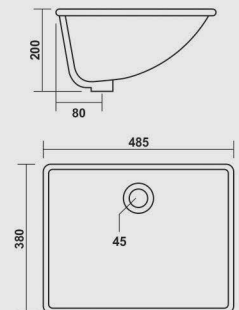

Perfect

- 600x460mm (24"x18")
- 750x460mm (30"x18")
- 910x460mm (36"x18")
- 1010x460mm (40"x18")
- 1200x460mm (48"x18")

COLOURS

WHITE

Altis

- 485x380mm (19"x15")

COLOURS

WHITE