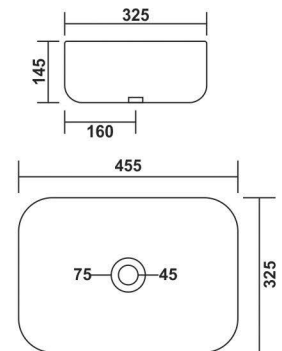

WHITE

**Smart**

555x365x125mm

COLOURS

WHITE

**Cover**

SIZE	A	B	C
20x14	500	355	145
28x14	700	370	140
36x14	900	360	140

COLOURS

WHITE

**Aura**

455x325x145mm

COLOURS

WHITE

**Crock**

545x380x140mm

COLOURS

WHITE

**Epic (38)**

380x380x145mm

COLOURS

WHITE

**Epic (50)**

500x390x145mm

COLOURS

WHITE

**Armani (45)**

445x340x145mm

COLOURS

WHITE

**Armani (54)**

540x380x140mm

COLOURS