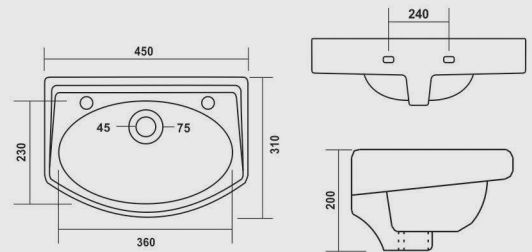

Yeti

370x255mm (14"x10")

COLOURS