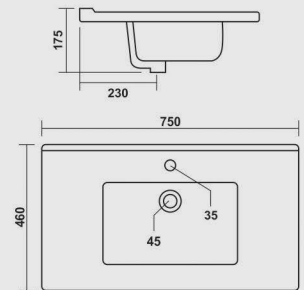

Altis

- 485x380mm (19"x15")

COLOURS

WHITE