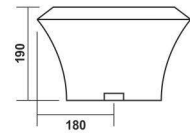

WHITE

**Titanic**

695x365x190mm

COLOURS

WHITE

**Cristal**

580x400x130mm

COLOURS