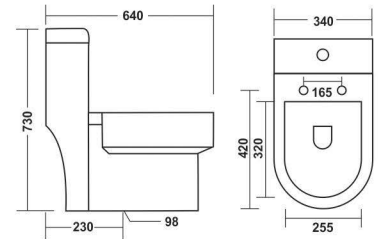

#### COLOURS

**Force - P/S**

640x340x730mm  
S-trap 230mm Roughing in

FEATURES

-   
WASH DOWN  
FLUSH
-   
SOFT CLOSE  
SEAT COVER
-   
DUAL  
FLUSH

COLOURS

-   
WHITE
-   
IVORY

**Harrier - 1118 - P/S**