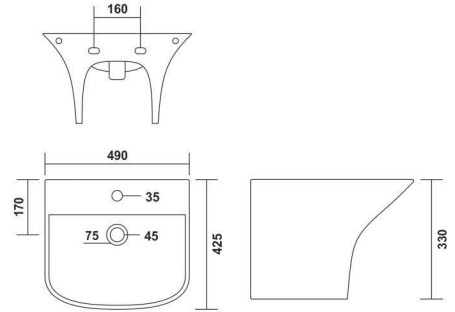

500x440mm (20"x17")  
405x400mm (16"x15")

COLOURS

**Brezza**

490x425mm (19"x17")

COLOURS

WHITE

**Oxford**

485x425mm (19"x17")