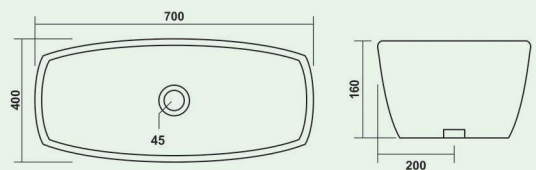

PISTA & EMERALD GREEN

DUAL COLOUR

Titanium
700x400x160mm