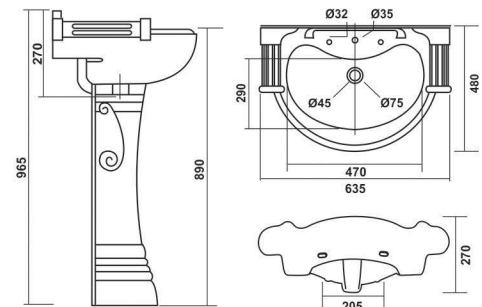

600x510mm (24"x20")

COLOURS

**Simin**

530x450mm (20"x18")

COLOURS

**Prince Gold**

635x480mm (25"x19")

COLOURS