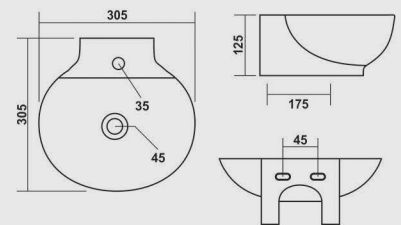

Matrix

420x265mm (16"x10")

COLOURS