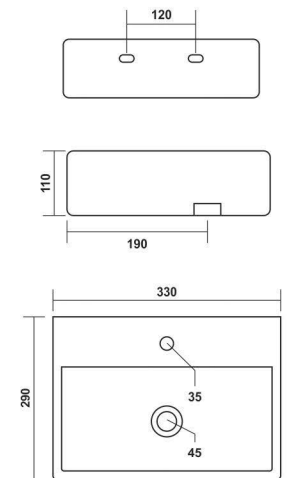

Linea

410x410x110mm

COLOURS

WHITE

Liza

330x290x110mm

COLOURS

WHITE