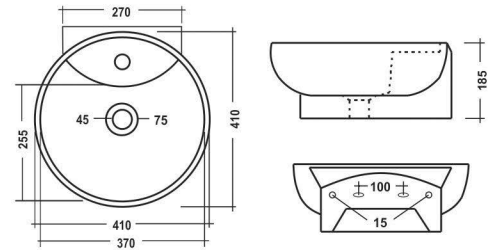

COLOURS

**Sacmi**

410x430mm (16"x16")

COLOURS

**Niki**

410x410mm (16"x16")

COLOURS

WHITE