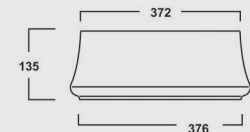

Apollo

595x405x150mm

COLOURS

WHITE