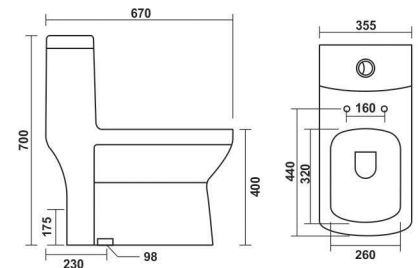

Cruze - P/S

640x350x725mm

S-trap 230mm Roughing in / P-trap 280mm

FEATURES

SOFT CLOSE SEAT COVER   DUAL FLUSH

COLOURS

WHITE   IVORY