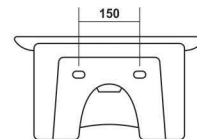

IVORY

**Lauret**

635x455mm (25"x18")  
Pedestal - Lauret

COLOURS

WHITE

**Yuga**

560x460mm (22"x18")  
Pedestal - Yuga

COLOURS