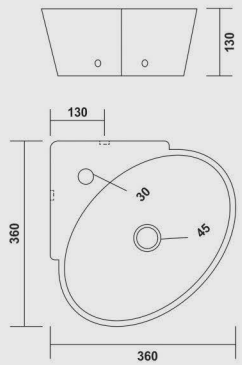

**Niki - 2041**

410x410mm (16"x16")

COLOURS

WHITE

**Simco**

520x415mm (20"x16")

COLOURS

WHITE

**Corner**

425x425mm (16"x16")

COLOURS

WHITE

**Oval Corner**

360x360mm (14"x14")

COLOURS

WHITE