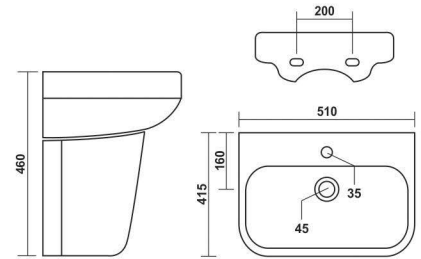

Fabiya

460x355mm (18"x14")
Pedestal - Fabiya

COLOURS

WHITE