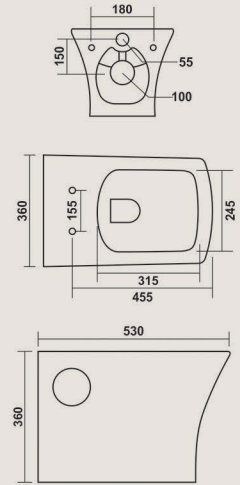

Croma

490x340mm

FEATURES

SOFT CLOSE SEAT COVER

COLOURS

WHITE