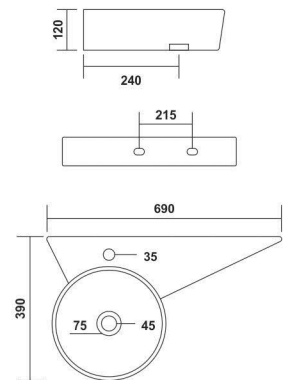

Rossa

810x410x125mm

COLOURS

WHITE