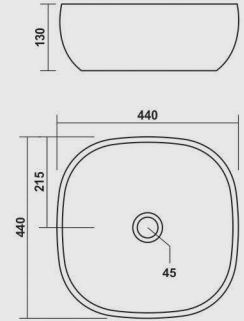

WHITE

**Smart**

555x365x125mm

COLOURS

WHITE

**Cover**

SIZE	A	B	C
20x14	500	355	145
28x14	700	370	140
36x14	900	360	140

COLOURS

WHITE

**Armani (45)**

445x340x145mm

COLOURS

WHITE

**Armani (54)**

540x380x140mm

COLOURS

WHITE

**Clivia**

440x440x130mm

COLOURS

WHITE

**Lemon**

315x315x140mm

COLOURS