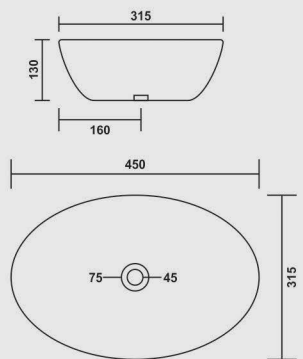

WHITE

**Arrow (45)**

450x315x130mm

COLOURS

WHITE

**Arrow (60)**

600x400x140mm

COLOURS