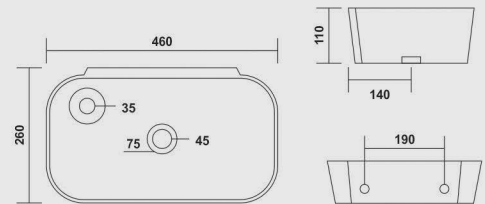

Safron

435x275mm (17"x11")

COLOURS