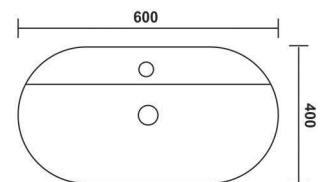

Kodak - 40

400x400x140mm
Colour > Black Matt

COLOURS

BLACK

Kodak - 50

500x400x140mm
Colour > Black Matt

COLOURS

BLACK

Kodak - 60

600x400x145mm
Colour > Black Matt

COLOURS

BLACK