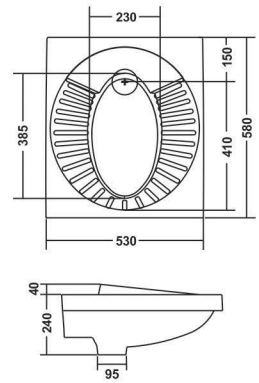

### Unicorn

580x530x240mm (23")

COLOURS

WHITE