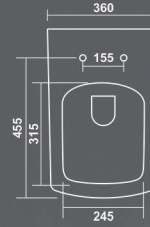

Commander

530x360mm

Colour > Black Matt

SOFT CLOSE
SEAT COVER

UF SEAT
COVER

INBUILT
JET

WALL MOUNTING
BOLT

BLACK