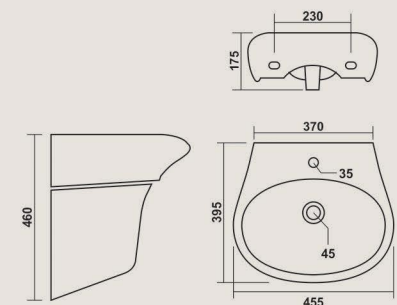

WHITE

**Camry**

455x395mm (18"x15")  
Pedestal - Camry

COLOURS

WHITE

**Fabiya**

510x415mm (20"x16")  
Pedestal - Lauret

COLOURS