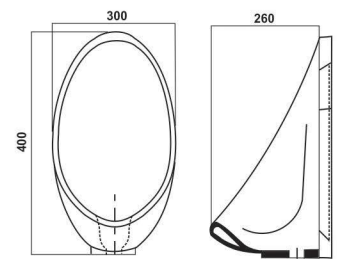

Volga

340x370x570mm

COLOURS

WHITE

Sega

310x280x600mm

COLOURS

WHITE

Nano

300x260x400mm

COLOURS

WHITE