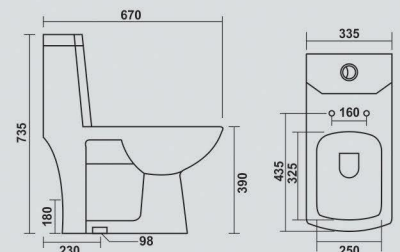

Dream - S

650x340x740mm

S-trap 300mm Roughing in

FEATURES

COLOURS

Duster - P/S

670x335x735mm

S-trap 230mm Roughing in / P-trap 180mm

FEATURES

COLOURS