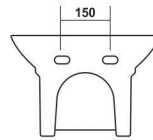

New Sandy

455x320mm (19"x12")

COLOURS

WHITE

IVORY