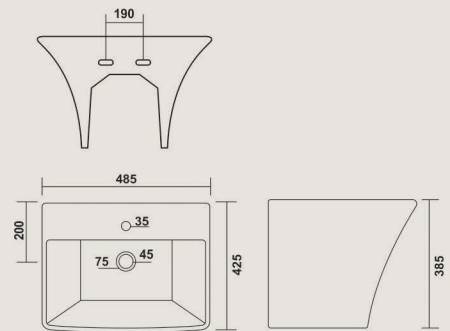

WHITE

**Terrano**

540x460mm (21"x16")

COLOURS

**Oxford**

485x425mm (19"x17")

COLOURS

**Candy**