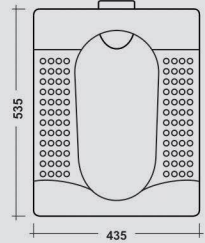

Monster

575x455x300mm (22")

COLOURS

WHITE