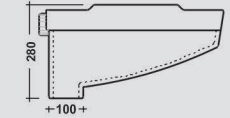

Spanish Pan

535x435x280mm (21")

COLOURS

WHITE