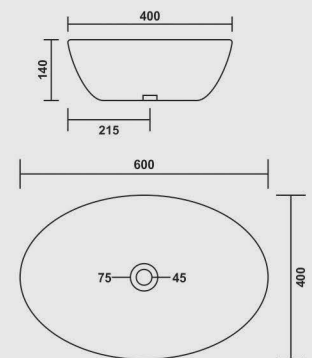

Arrow (45)

450x315x130mm

COLOURS

WHITE

Arrow (60)

600x400x140mm

COLOURS

WHITE