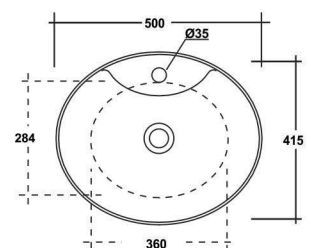

Mac Round

420x420x140mm

COLOURS

WHITE

Mac Square

420x420x140mm

COLOURS

WHITE

Mac Oval

500x415x140mm

COLOURS

WHITE