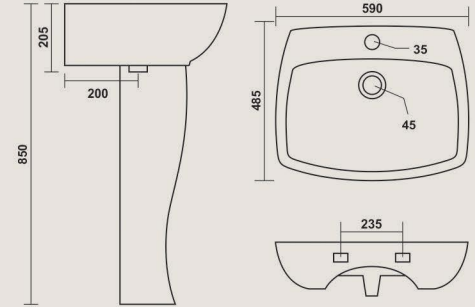

Olympia

500x500 (20"x20")

COLOURS

WHITE