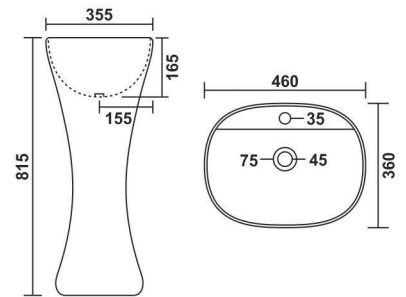

WHITE

**Droop**

440x360mm (18"x14")  
Pedestal - Droop

COLOURS

WHITE

**Acme**

410x380x805mm

COLOURS

WHITE

**Acme**

410x380x805mm

COLOURS

BLACK

**Elica**

460x360x815mm

COLOURS

WHITE

**Elica**

460x360x815mm

COLOURS

BLACK &  
WHITE

**Xcent**

440x440x820mm (17"x17")

COLOURS