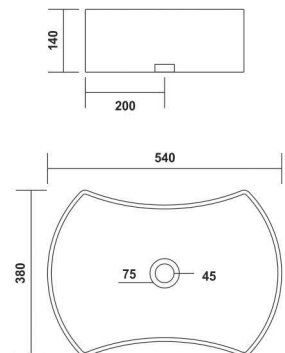

Antila

450x450x130mm

COLOURS

WHITE

Armani (45)

445x340x145mm

COLOURS

WHITE

Armani (54)

540x380x140mm

COLOURS

WHITE