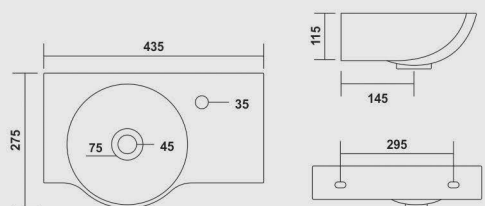

Nano Fabiya

460x355mm (18"x14")

COLOURS

Sky

460x260x110mm (18"x10")

COLOURS

Safron

435x275mm (17"x11")

COLOURS