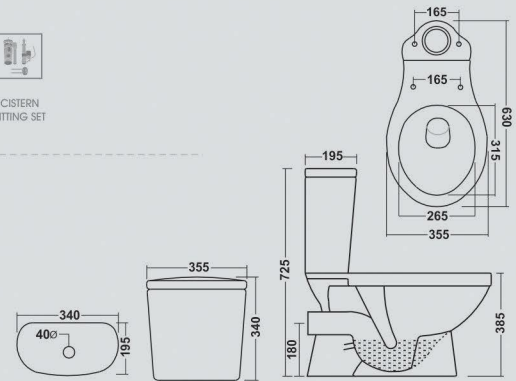

**Speed EWC - P**

630x355x725mm  
EWC with Cistern

FEATURES

SOFT CLOSE SEAT COVER    DUAL FLUSH    CISTERN FITTING SET

COLOURS

WHITE

**Speed EWC - S**

630x355x725mm  
EWC with Cistern