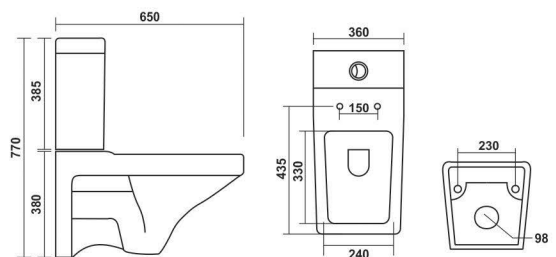

### COLOURS

WHITE

**Jio EWC - P/S**

670x370x805mm  
EWC with Cistern

FEATURES

SOFT CLOSE SEAT COVER    DUAL FLUSH    CISTERN FITTING SET

COLOURS

WHITE