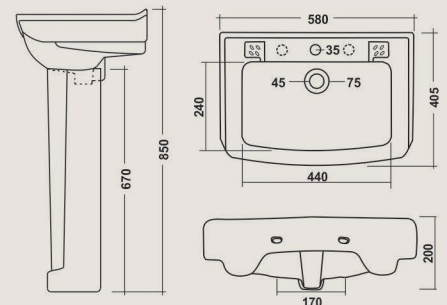

Glossy

575x470mm (22"x17")

COLOURS

WHITE

Supreme

565x450mm (22"x16")

COLOURS

WHITE

Sophia

580x405mm (22"x16")

COLOURS

WHITE