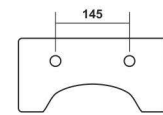

Dior

590x435x130mm

COLOURS

WHITE