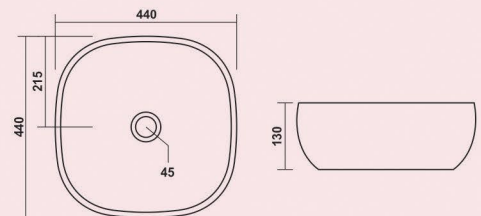

ROZA & CORAL

DUAL COLOUR

Clivia
440x440x130mm