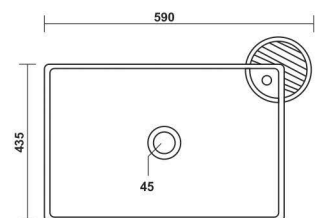

Big Levis

615x415x115mm

COLOURS

WHITE

Rolex

560x400x150mm

COLOURS

WHITE

Dior

590x435x130mm

COLOURS

WHITE