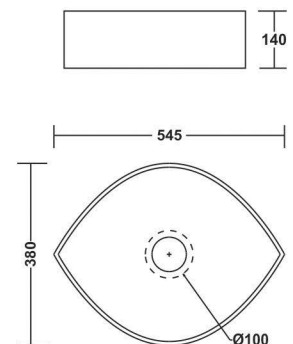

Cover

SIZE	A	B	C
20x14	500	355	145
28x14	700	370	140
36x14	900	360	140

COLOURS

WHITE

Aura

455x325x145mm

COLOURS

WHITE

Crock

545x380x140mm

COLOURS

WHITE