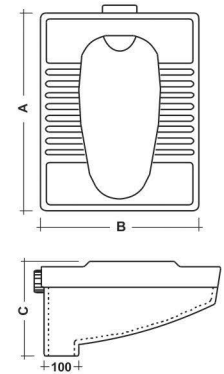

Gloster

600x480x230mm (24")

COLOURS

WHITE