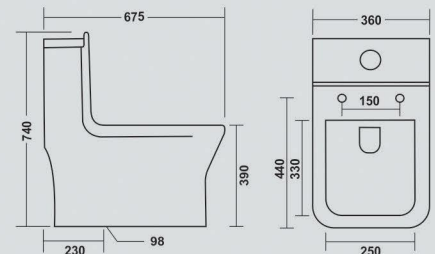

Vega - P/S

675x360x740mm

S-trap 100mm, 230mm Roughing in / P-trap 180mm

FEATURES

COLOURS

Vega - P/S

675x360x740mm

S-trap 100mm, 230mm Roughing in / P-trap 180mm

FEATURES

COLOURS