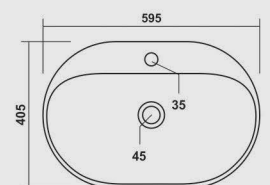

**Aris**

430x460mm

COLOURS

WHITE

**Apollo**

595x405x150mm

COLOURS

WHITE