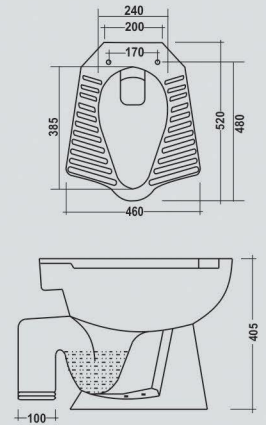

### Anglo Indian - P/S

520x460x405mm

FEATURES

REGULAR SEAT COVER

COLOURS