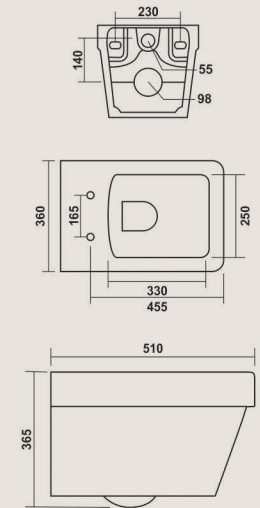

Civik-KA01

545x360mm

FEATURES

SOFT CLOSE SEAT COVER

UF SEAT COVER

COLOURS

WHITE

Casio

515x355mm

FEATURES

RIMLESS DESIGN

SOFT CLOSE SEAT COVER

UF SEAT COVER

INBUILT JET

COLOURS

WHITE

BLACK MATT

Crown

510x360mm

FEATURES

WASH DOWN FLUSH

SOFT CLOSE SEAT COVER

INBUILT JET

COLOURS

WHITE