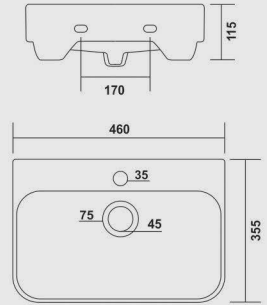

Sky

460x260x110mm (18"x10")

COLOURS