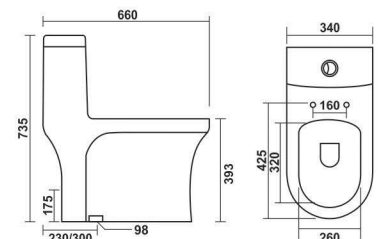

Force - P/S

640x340x730mm
S-trap 230mm Roughing in

FEATURES

- WASH DOWN
  FLUSH
- SOFT CLOSE
  SEAT COVER
- DUAL
  FLUSH

COLOURS

- WHITE
- IVORY

Harrier - 1118 - P/S

660x340x735mm
S-trap 230mm, 300mm Roughing in / P-trap 180mm

FEATURES

- SOFT CLOSE
  SEAT COVER
- DUAL
  FLUSH

COLOURS

- WHITE
- IVORY