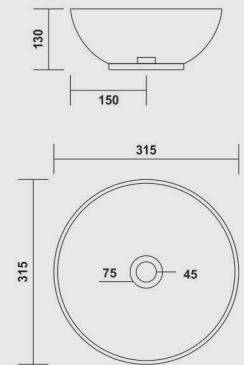

Qubix

520x380x130mm

COLOURS

WHITE