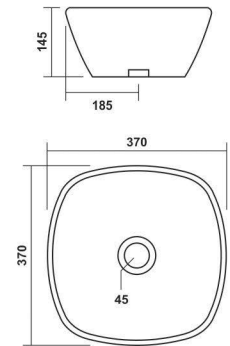

Leo

430x320x130mm

COLOURS

WHITE