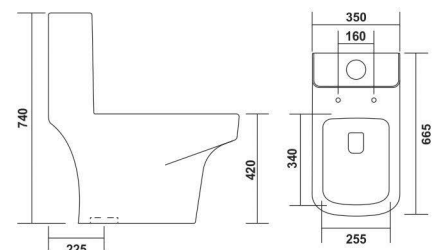

Nexus - 1122 - S

660x360x730mm

S-trap 230mm, 300mm Roughing in

FEATURES

COLOURS

1124

665x350x740mm

S-trap 230mm Roughing in

FEATURES

COLOURS