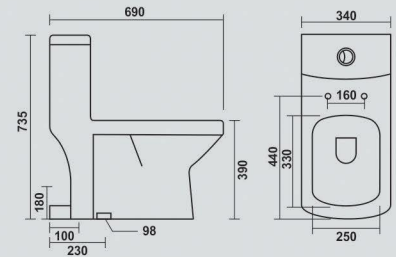

Winger - P/S

645x360x700mm

S-trap 230mm Roughing in / P-trap 180mm

FEATURES

WASH DOWN
FLUSH

SOFT CLOSE
SEAT COVER

DUAL
FLUSH

INBUILT
JET

COLOURS

WHITE

IVORY