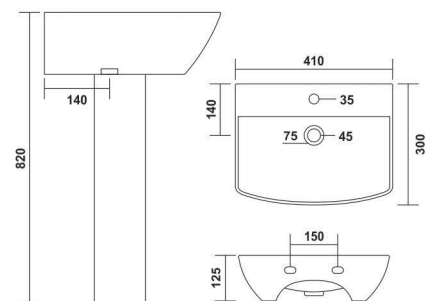

**Capri**

460x330mm (18"x13")

COLOURS

WHITE

**Capri**

410x300mm (16"x12")

COLOURS

WHITE