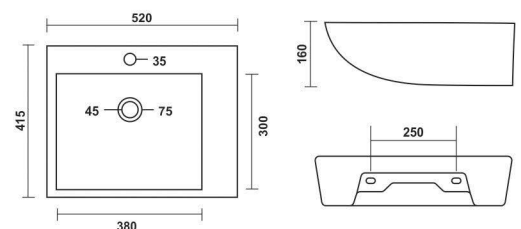

**Niki - 2041**

410x410mm (16"x16")

COLOURS

WHITE

**Simco**

520x415mm (20"x16")

COLOURS

WHITE