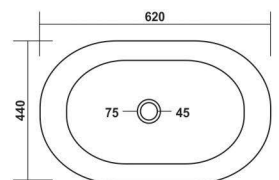

WHITE

IVORY

**Ozone**

620x440x100mm

COLOURS

WHITE

**Angel**

610x340x135mm