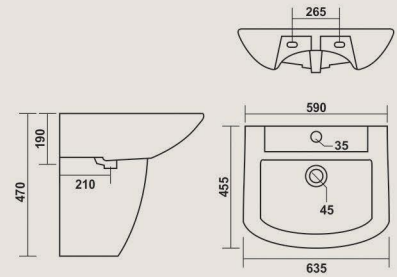

IVORY

**Lauret**

635x455mm (25"x18")  
Pedestal - Lauret

COLOURS

WHITE

**Yuga**

560x460mm (22"x18")  
Pedestal - Yuga

COLOURS