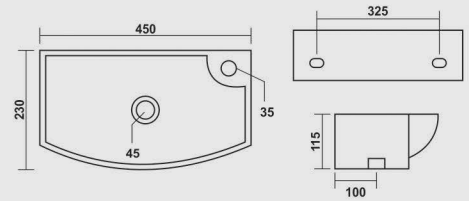

WHITE

**Levis**

410x410x120mm (16"x16")

COLOURS

WHITE

**Brio**

450x230mm (18"x9")

COLOURS