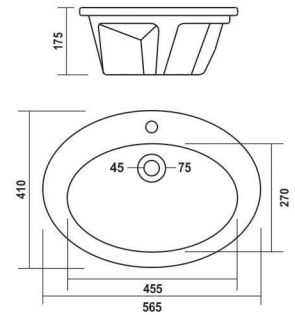

565x410mm (22"x16")

COLOURS

WHITE

**Century**

570x430mm (23"x16")

460x350mm (18"x14")

COLOURS

WHITE