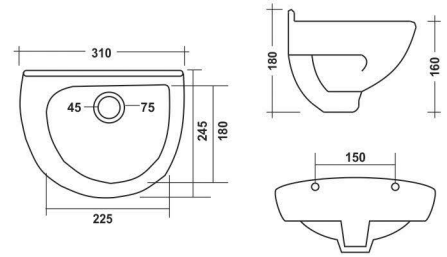

Ravi

355x290mm (14"x11")

COLOURS