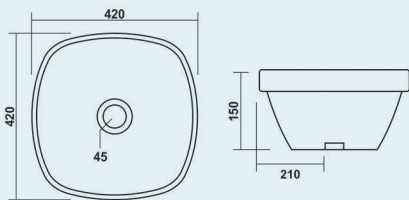

CEMENTO & POLVERE

DUAL COLOUR