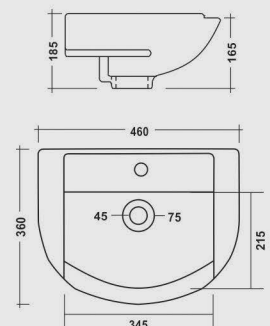

Sunny

350x230mm (14"x9")

COLOURS

Star

460x270mm (18"x10")

COLOURS

Golden

460x360mm (18"x14")

COLOURS