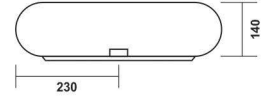

WHITE

**Cello**

620x460x140mm

COLOURS

WHITE

**Torus**

415x340x170mm

COLOURS