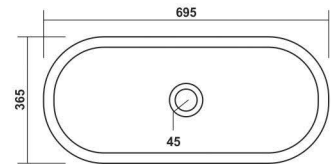

WHITE

**Titanic**

695x365x190mm

COLOURS

WHITE

**Cristal**

580x400x130mm

COLOURS