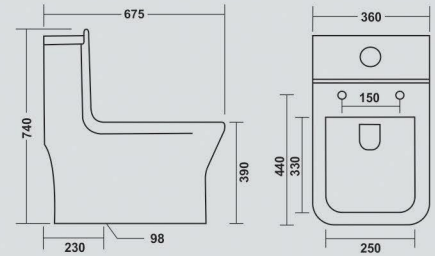

### Dream - S

650x340x740mm

S-trap 300mm Roughing in

### COLOURS

**Vega - P/S**

675x360x740mm

S-trap 100mm, 230mm Roughing in / P-trap 180mm

FEATURES

COLOURS

**Vega - P/S**

675x360x740mm