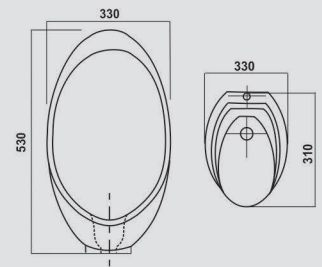

Spark - with Sensor

320x305x690mm

COLOURS

WHITE