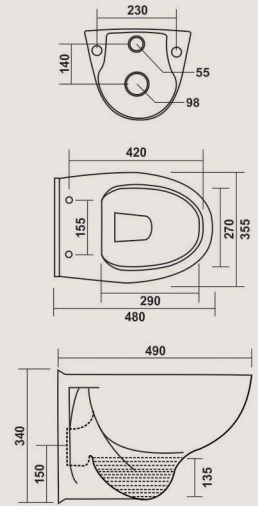

Corolla

530x370mm

FEATURES

SOFT CLOSE
SEAT COVER

INBUILT
JET

COLOURS

WHITE IVORY