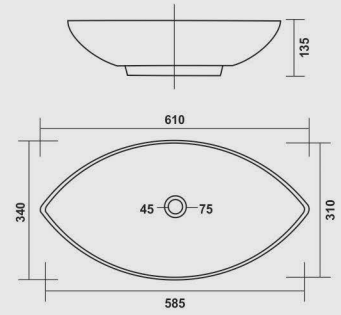

Viva

510x315x130mm

COLOURS

WHITE