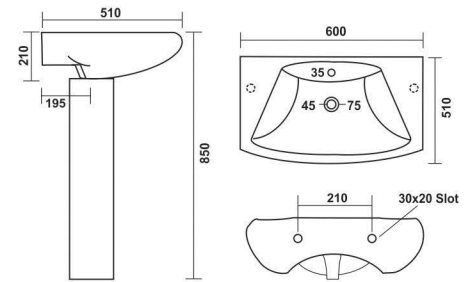

Simin

530x450mm (20"x18")

COLOURS