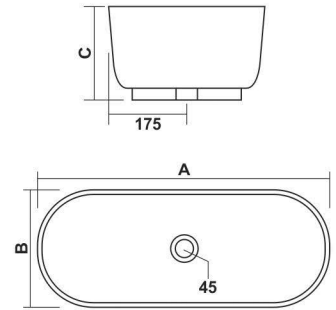

Aura

455x325x145mm

COLOURS

WHITE