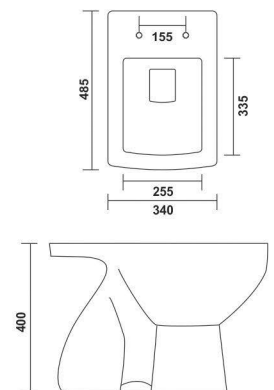

COLOURS

WHITE    IVORY    T. BLUE    P. GREEN

PINK    MAGENTA    ALPINE BLUE

**Eva EWC - S**

485x340x400mm

FEATURES

SOFT CLOSE SEAT COVER

COLOURS

WHITE

**Terrano**

540x460mm (21"x16")

COLOURS

**Oxford**

485x425mm (19"x17")

COLOURS

**Candy**

500x440mm (20"x17")  
405x400mm (16"x15")

COLOURS

**Brezza**

490x425mm (19"x17")

COLOURS

WHITE

**Oxford**

485x425mm (19"x17")