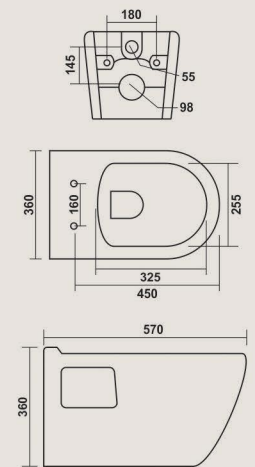

Complex

505x345mm

FEATURES

SOFT CLOSE SEAT COVER

COLOURS

WHITE