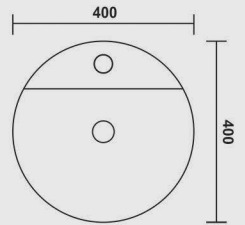

Kodak - 50

500x400x140mm

COLOURS

WHITE