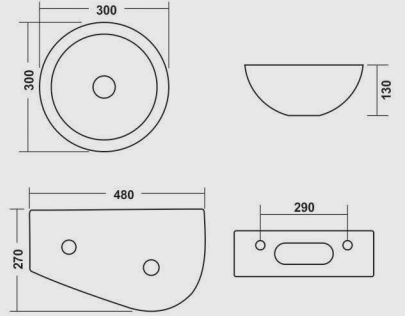

Beat

305x305mm (12"x12")

COLOURS