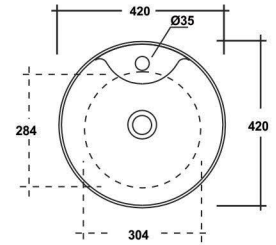

Mac Square

420x420x140mm

COLOURS

WHITE