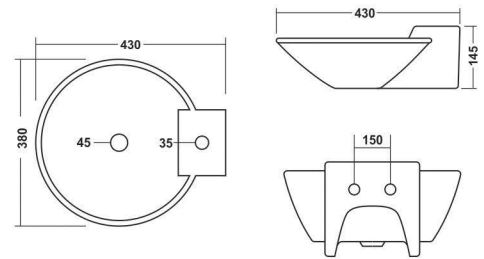

Levis

410x410x120mm (16"x16")

COLOURS

WHITE