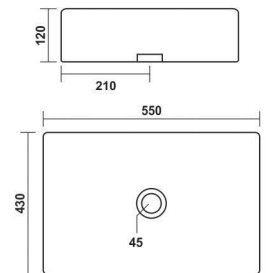

Camroon

540x390x120mm

COLOURS

WHITE