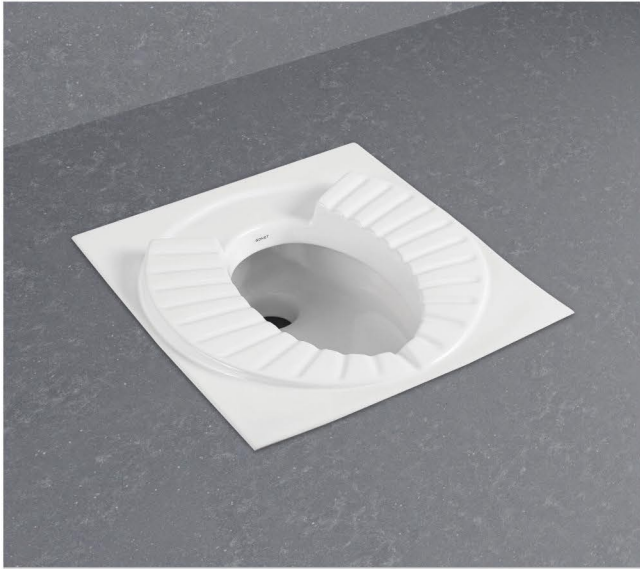

Unicorn

580x530x240mm (23")

COLOURS

WHITE