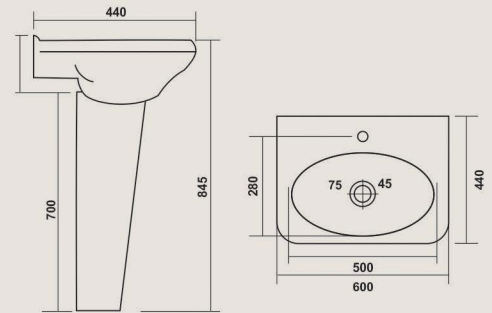

Optra

620x550mm (25"x21")

COLOURS

WHITE