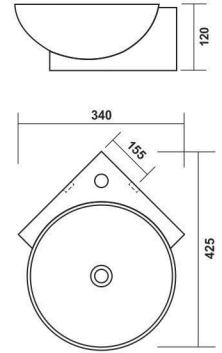

Corner - 15003

340x425mm (14"x14")

COLOURS