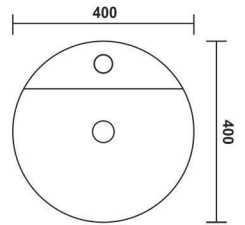

Kodak - 50

500x400x140mm
Colour > Black Matt

COLOURS

BLACK