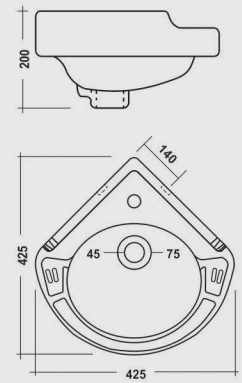

Oval Corner

360x360mm (14"x14")

COLOURS

WHITE