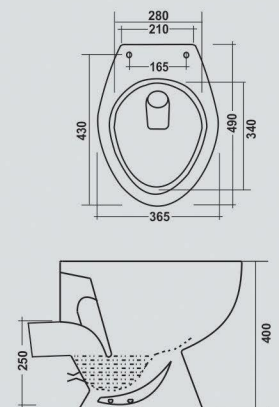

### Vitra EWC - P

490x365x400mm

FEATURES

SOFT CLOSE SEAT COVER

REGULAR SEAT COVER

COLOURS

**Eco EWC - S**

465x360x405mm