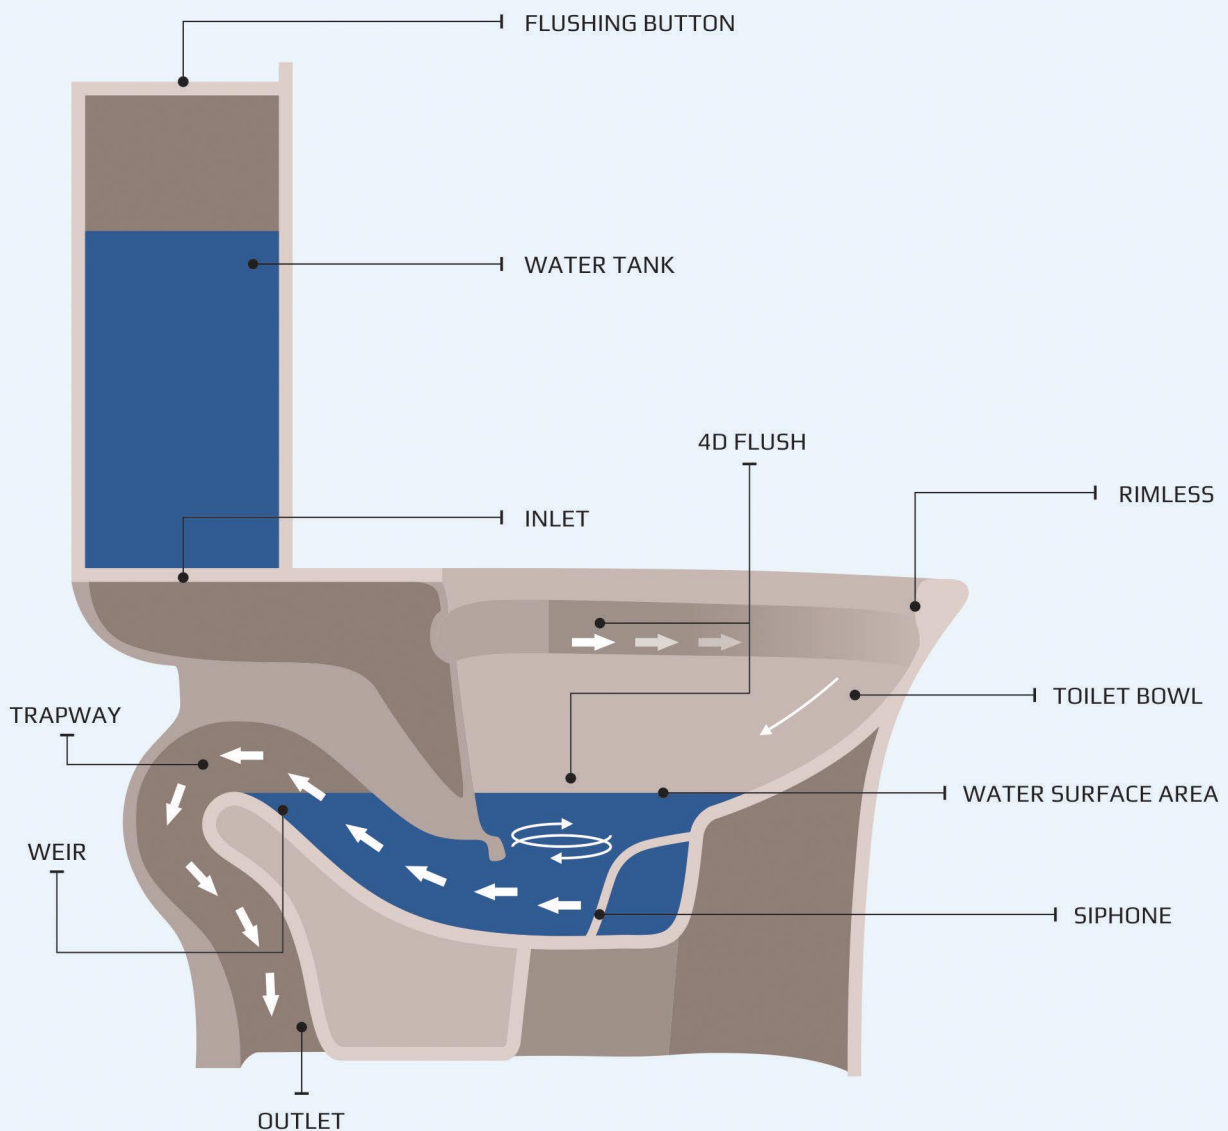

# How It Work ?

Large water surface offers easy cleaning  
Extra large siphon jet for maximum power  
Elegant skirted design offers easy cleaning  
Large computer designed, fully glazed trap way  
reduces clogging