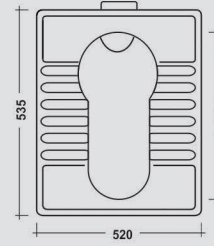

Spanish Pan

535x435x280mm (21")

COLOURS

WHITE