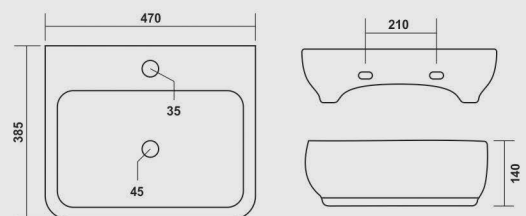

Angel

610x340x135mm

COLOURS

WHITE

Viva

510x315x130mm

COLOURS

WHITE

Limca

470x385x140mm

COLOURS

WHITE