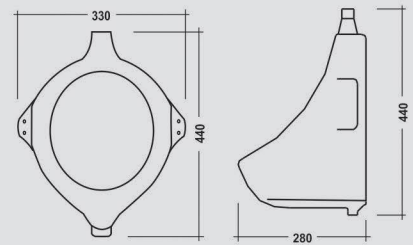

COLOURS

WHITE

**Flat Back**

330x280x440mm

COLOURS

WHITE

**Squatting Urinal**

475x370x100mm