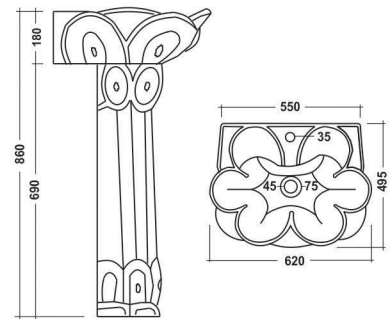

**Hitachi**

590x485mm (24"x18")

COLOURS

WHITE

**Olympia**

500x500 (20"x20")

COLOURS

WHITE

**Classic**

640x480mm (25"x18")

COLOURS

WHITE

**Lauret**

635x455mm (25"x18")

COLOURS

WHITE

**Supreme Gold**

620x495mm (25"x18")

COLOURS

WHITE

**Serena**

590x460mm (23"x18")

COLOURS

WHITE