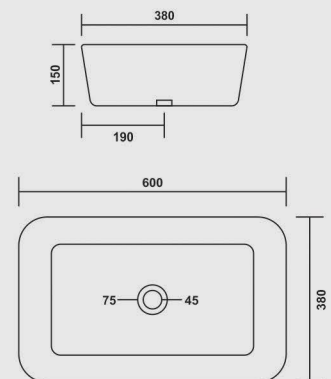

WHITE

**Smart**

555x365x125mm

COLOURS

WHITE

**Cover**

SIZE	A	B	C
20x14	500	355	145
28x14	700	370	140
36x14	900	360	140

COLOURS

WHITE

**Epic (38)**

380x380x145mm

COLOURS

WHITE

**Epic (50)**

500x390x145mm

COLOURS

WHITE

**Epic (60)**

600x380x150mm

COLOURS

WHITE

**Antila**

450x450x130mm

COLOURS