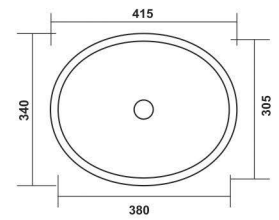

Ozone

620x440x100mm

COLOURS

WHITE