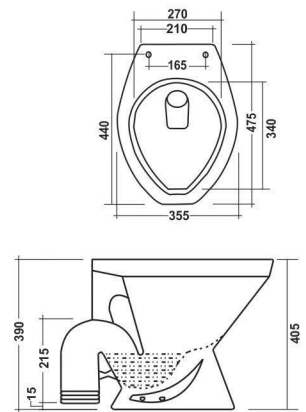

Eva EWC - S

485x340x400mm

FEATURES

SOFT CLOSE SEAT COVER

COLOURS

WHITE