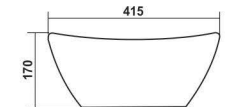

Ozone

620x440x100mm

COLOURS

WHITE