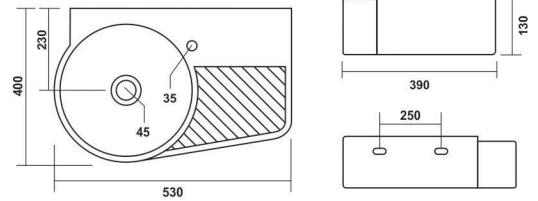

Mondeo

550x430x120mm

COLOURS

WHITE