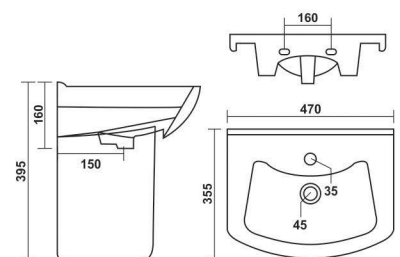

Fabiya

510x415mm (20"x16")
Pedestal - Lauret

COLOURS

WHITE

Fabiya

460x355mm (18"x14")
Pedestal - Fabiya

COLOURS

WHITE

Silver

470x355mm (18"x14")
Pedestal - Silver

COLOURS

WHITE