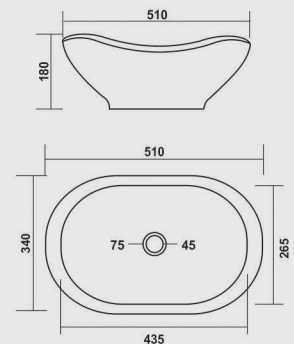

Ricon

400x400x140mm

COLOURS

WHITE

Selvo

505x360x135mm

COLOURS

WHITE

New Torus

510x340x180mm

COLOURS

WHITE