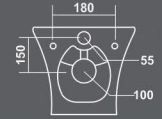

Commander

530x360mm

Colour > Black Matt

SOFT CLOSE
SEAT COVER

UF SEAT
COVER

INBUILT
JET

WALL MOUNTING
BOLT

BLACK