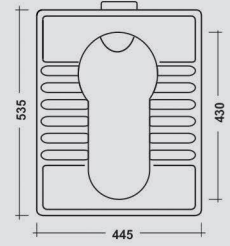

Spanish Pan

535x435x280mm (21")

COLOURS

WHITE