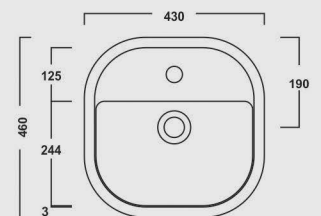

Apollo

595x405x150mm

COLOURS

WHITE