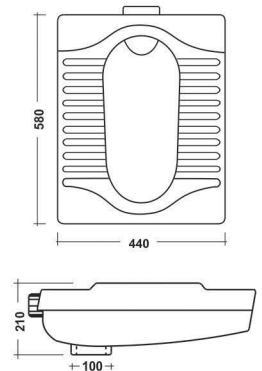

C.T. Pan

520x410x190mm (20")

COLOURS

Jupiter C.T. Pan

540x400x200mm (21")

COLOURS

C.T. Pan

580x440x210mm (23")

COLOURS