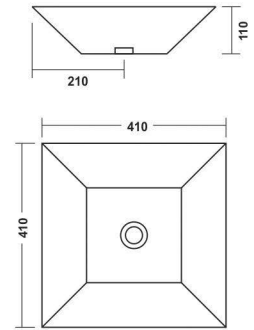

**Eon**

420x420x160mm

COLOURS

WHITE

**Linea**

410x410x110mm

COLOURS

WHITE