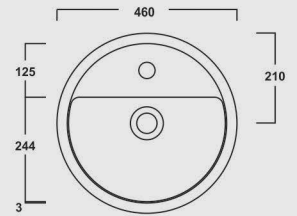

### Mac Oval

500x415x140mm

COLOURS

WHITE

**Neon**

460x460mm

COLOURS

WHITE