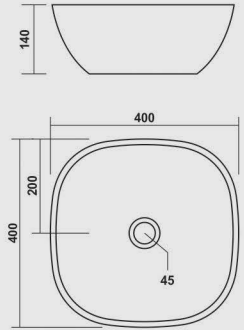

Selvo

505x360x135mm

COLOURS

WHITE