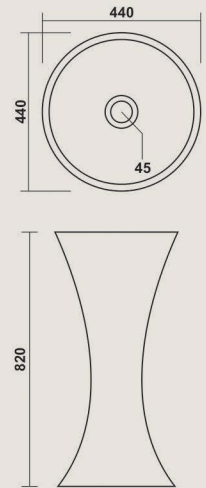

Xcent - 001

440x440x820mm (17"x17")