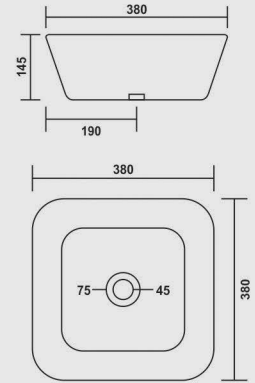

WHITE

**Smart**

555x365x125mm

COLOURS

WHITE

**Cover**

SIZE	A	B	C
20x14	500	355	145
28x14	700	370	140
36x14	900	360	140

COLOURS

WHITE

**Epic (38)**

380x380x145mm

COLOURS

WHITE

**Epic (50)**

500x390x145mm

COLOURS