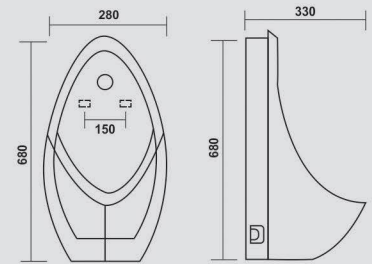

Fearo Urinal

330x310x530mm

COLOURS

WHITE