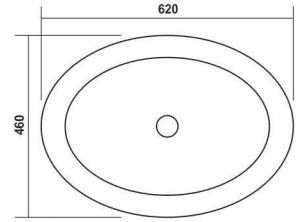

Torus

415x340x170mm

COLOURS

WHITE

IVORY