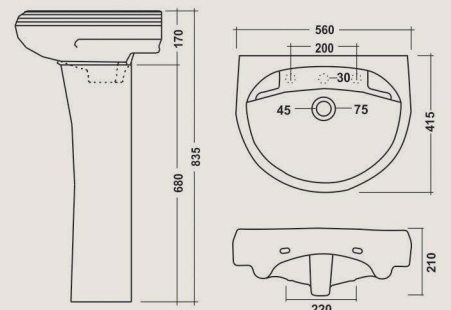

Fabiya

565x445mm (23"x18")

COLOURS

Fabiya

510x415mm (20"x16")

COLOURS

Repose

560x415mm (22"x16")

COLOURS