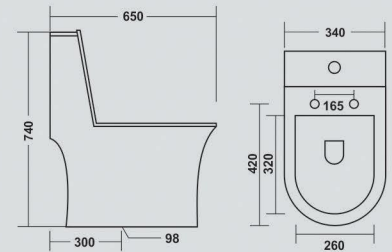

Duster - P/S

670x335x735mm

S-trap 230mm Roughing in / P-trap 180mm

FEATURES

COLOURS