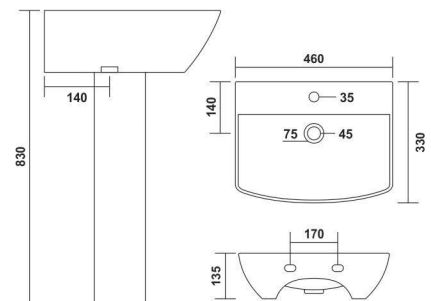

Capri

410x300mm (16"x12")

COLOURS

WHITE