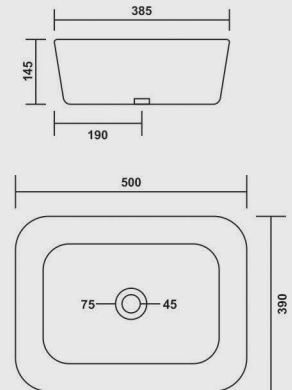

Epic (60)

600x380x150mm

COLOURS

WHITE