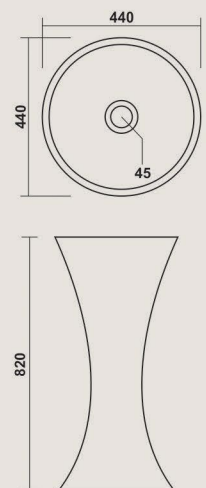

Xcent

440x440x820mm (17"x17")

COLOURS

WHITE

Xcent - 001

440x440x820mm (17"x17")