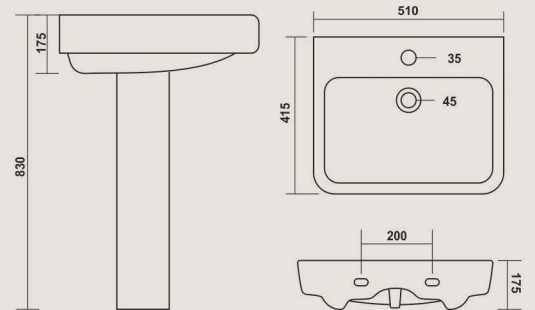

**Fabiya**

565x445mm (23"x18")

COLOURS

**Fabiya**

510x415mm (20"x16")

COLOURS

**Repose**

560x415mm (22"x16")