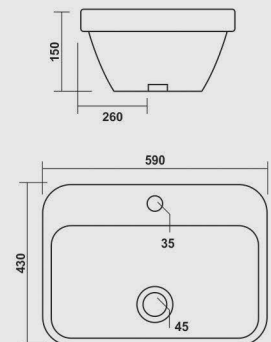

### Camroon

540x390x120mm

COLOURS

WHITE

**Livon**

520x360x130mm

COLOURS

WHITE

**Ozzy**

590x430x150mm

COLOURS

WHITE

**Big Levis**

615x415x115mm

COLOURS

WHITE