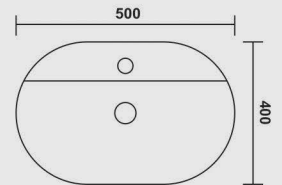

Kodak - 60

600x400x145mm

COLOURS

WHITE